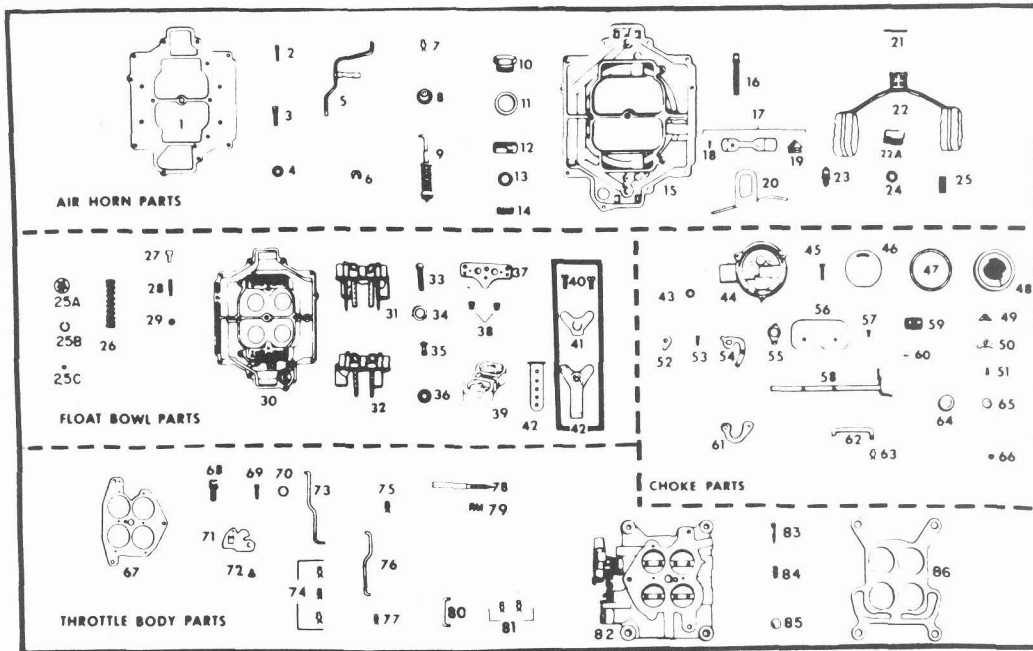

PARTS IN ALL COLUMNS SAME – EXCEPT WHERE INDICATED

Illus. No.	(1st Type)	(1st Type)	(2nd Type)	(2nd Type)	APPLICATION
	STANDARD	AIR COND.	AIR COND.	STANDARD	
	7024121	7024122	7024220	7024226	CARBURETOR No.
	24-395				REPLACEMENT PACKAGE No.
	7033075				OVERHAUL KIT
	9107				POWER CARB. KIT
	40-340				GASKET SET
	AIR HORN PARTS				
1	7015173				Gasket – Air Horn
2	7000249				Screw – Air Horn – Short
3	7014699				Screw – Air Horn – Long
4	120217				Lockwasher – Long Screw
5	7022205				Pump Shaft and Lever Assembly
6	7007616				Clip – Pump Shaft
7	1875293				Clip – Pump Plunger
8	7006372				Boot – Pump Plunger
9	7026826				Pump Assembly
10	7040952				Filter Nut – Fuel Inlet
11	7032508				Gasket – Filter Nut
12	7013404				Filter – Fuel Inlet
13	7013584				Gasket – Filter
14	7010007				Spring – Filter
15	NLA				Air Horn Assembly
16	7009718				Power Piston Assembly
17	7012188				Idle Vent Valve Kit
18	7012548				Screw – Vent Valve and Shield
19	7029993				Valve – Idle Vent
20	7012520				Shield – Idle Vent
21	7001595				Pin – Float Hinge
22	7017488				Float Assembly
22A	7017486				Torsion Spring
23	30-7				Needle and Seat Assembly (2)
24	KIT ONLY				Gasket – Needle Seat
25	7006079				Strainer – Needle Seat
-	7006474				Pull Clip – Float Needle