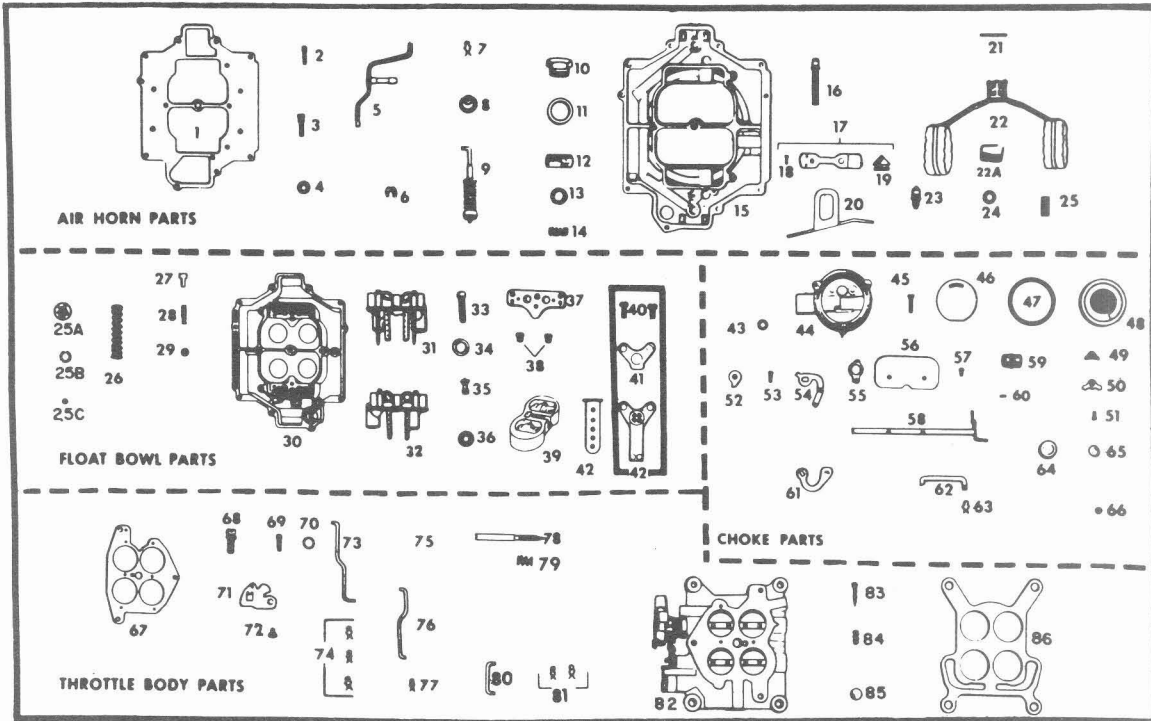

Delco Carburetor

MODEL 4GC CARBURETORS
1964 CHEVELLE V-8
283 CUBIC INCH ENGINE

BULLETIN 9C-3010
DATE: NOVEMBER, 1971
PAGE 1

PARTS SHOWN ARE FOR IDENTIFICATION ONLY. CONSULT PARTS LIST FOR CORRECT PART NAME AND NUMBER

PARTS IN ALL COLUMNS SAME - EXCEPT WHERE INDICATED

	(1st type) AIR COND.	(1st type) MAN. TRANS.	(1st type) AUTO. TRANS.	(2nd type) AIR COND.	(2nd type) MAN. TRANS.	(2nd type) AUTO. TRANS.	APPLICATION
	7024122	7024125	7024126	7024220	7024225	7024226	CARBURETOR No.
	24-395	24-312	24-395	24-395	24-312	24-395	REPLACEMENT PACKAGE No.
	7033075						OVERHAUL KIT.
	9107						POWER CARB. KIT
	40-340						GASKET SET
Illus No.	AIR HORN PARTS						
1	7015173						Gasket - Air Horn
2	7000249						Screw - Air Horn - Short
3	7014699						Screw - Air Horn - Long
4	120217						Lockwasher - Long Screw
5	7022205						Pump Shaft and Lever Assembly
6	7007616						Clip - Pump Shaft
7	1875293						Clip - Pump Plunger
8	7006372						Boot - Pump Plunger
9	7026826						Pump Assembly
10	7040952						Filter Nut - Fuel Inlet
11	7032508						Gasket - Filter Nut
12	7013404						Filter - Fuel Inlet
13	7013584						Gasket - Filter
14	7010007						Spring - Filter
15	NLA						Air Horn Assembly
16	7009718						Power Piston Assembly
17	7012188						Idle Vent Valve Kit
18	7012548						Screw - Vent Valve and Shield
19	7029993						Valve - Idle Vent
20	7012520						Shield - Idle Vent
21	7001595						Pin - Float Hinge
22	7017488						Float Assembly
22A	7017486						Torsion Spring
23	30-7						Needle and Seat Assembly (2)
24	KIT ONLY						Gasket - Needle Seat
25	7006079						Strainer - Needle Seat
	7006474						Pull Clip - Float Needle