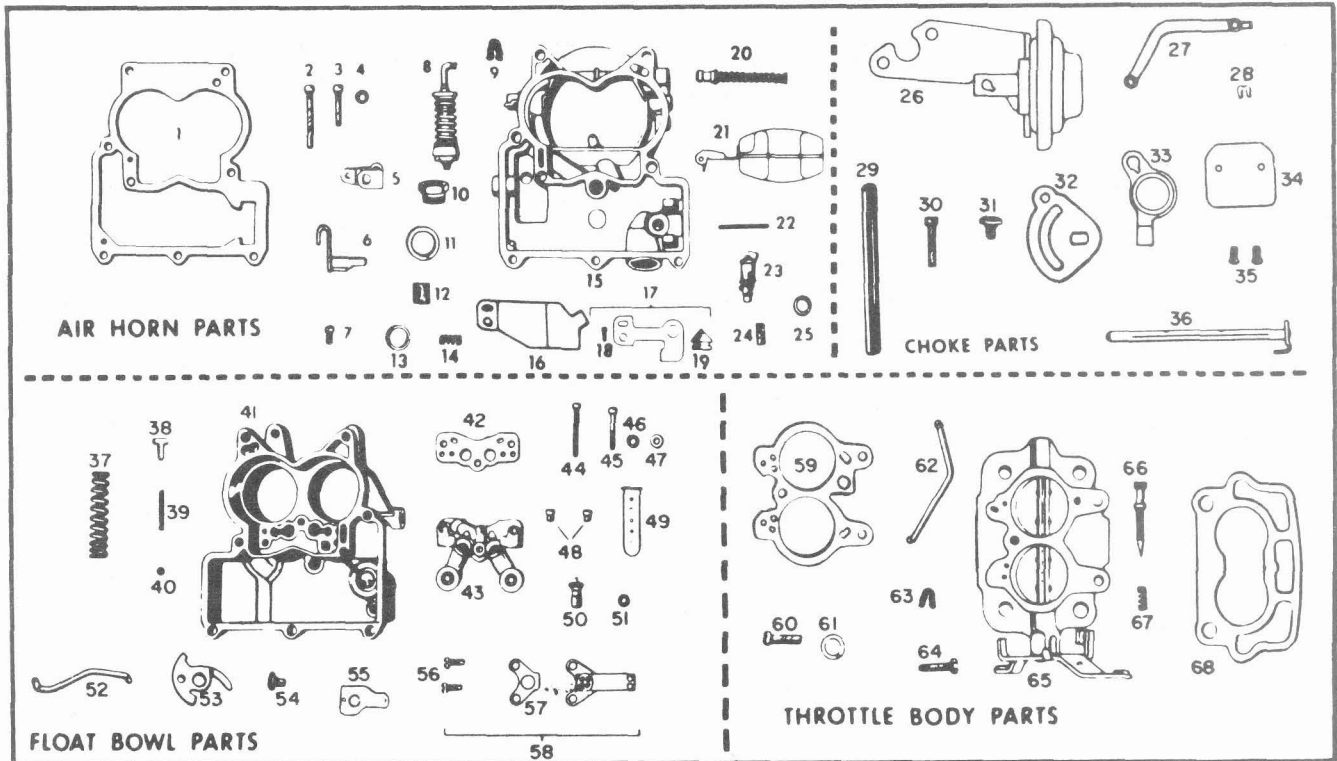

PARTS IN ALL COLUMNS SAME — EXCEPT WHERE INDICATED

	MAN. TRANS.	AUTO. TRANS. STANDARD (1st Type)	AUTO. TRANS. AIR COND. (1st Type)	AUTO. TRANS. STANDARD (2nd Type)	AUTO. TRANS. AIR COND. (2nd Type)	APPLICATION
	7024101	7024106	7024108	7024110	7024112	CARBURETOR No.
	22-335A	22-3014	22-3014	22-3014	22-3014	REPLACEMENT PKG. No.
	7026433					OVERHAUL KIT
	9109					POWER CARB. KIT
	40-342					GASKET SET
Illus. No.	AIR HORN PARTS					
1	7021008					Gasket — Air Horn
2	7010432					Screw — Air Horn (Long)
3	7006119					Screw — Air Horn (Short)
4	120217					Lockwasher — Air Horn Screws
5	7032377					Lever — Pump Inside
6	7036764					Pump Shaft and Lever Assembly
7	7011270					Screw — Pump Lever
8	7031824	(See Note)	(See Note)	7031824	7031824	Pump Assembly
9	1875293					Clip — Pump Plunger
10	7040952					Nut — Fuel Filter
11	7032508					Gasket — Filter Nut
12	7013404					Filter — Fuel Inlet
13	7013584					Gasket — Fuel Filter
14	7010007					Spring — Fuel Filter
15	NLA					Air Horn Assembly
16	7012835					Shield — Idle Vent Valve
17	7012252					Idle Vent Valve Kit
18	7012548					Screw — Vent Valve and Shield
19	7007129					Idle Vent Valve
20	7006323	7009718	7009718	7009718	7009718	Power Piston Assembly
21	7012974					Float Assembly