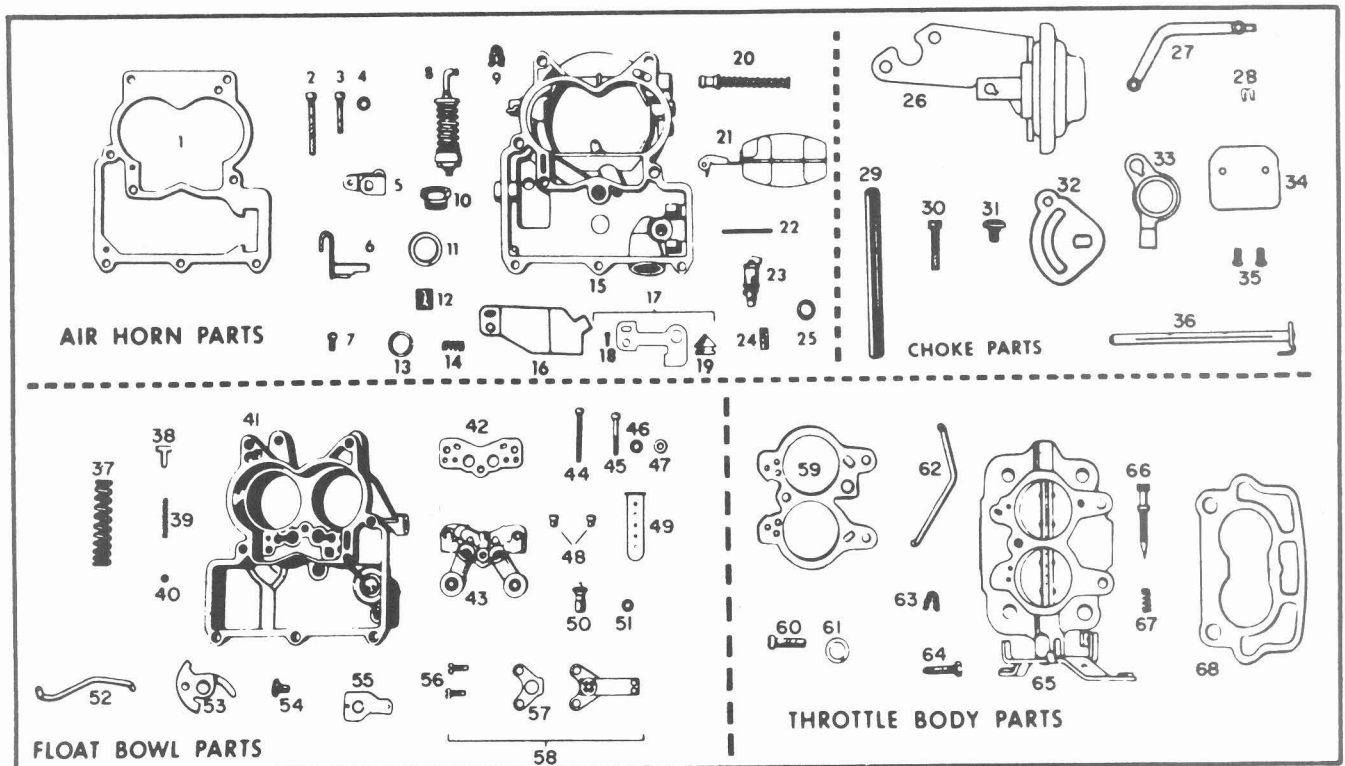

283 CUBIC INCH ENGINE — PASSENGER

PARTS SHOWN ARE FOR IDENTIFICATION ONLY. CONSULT PARTS LIST FOR CORRECT PART NAME AND NUMBER

PARTS IN ALL COLUMNS SAME — EXCEPT WHERE INDICATED

	MAN. TRANS.	AUTO. TRANS. STANDARD (1st Type)	AUTO. TRANS. AIR COND. (1st Type)	AUTO. TRANS. STANDARD (2nd Type)	AUTO. TRANS. AIR COND. (2nd Type)	AUTO. TRANS. STANDARD (3rd Type)	AUTO. TRANS. AIR COND. (3rd Type)	APPLICATION
	7024101	7024100	7024102	7024106	7024108	7024110	7024112	CARBURETOR No.
	22-335A	22-3014	22-3014	22-3014	22-3014	22-3014	22-3014	REPLACE. PKG. No.
	7026433							OVERHAUL KIT
	9109							POWER CARB. KIT
	40-342							GASKET SET
Illus. No.	AIR HORN PARTS							
1	7021008							Gasket — Air Horn
2	7010432							Screw — Air Horn (Long)
3	7006119							Screw — Air Horn (Short)
4	120217							Lockwasher — Air Horn Screws
5	7032377							Lever — Pump Inside
6	7036764							Pump Shaft and Lever Assembly
7	7011270							Screw — Pump Lever
8	7031824	(See Note)	(See Note)	(See Note)	(See Note)	7031824	7031824	Pump Assembly
9	1875293							Clip — Pump Plunger
10	7040952							Nut — Fuel Filter
11	7032508							Gasket — Filter Nut
12	7013404							Filter — Fuel Inlet
13	7013584							Gasket — Fuel Filter
14	7010007							Spring — Fuel Filter
15	NLA							Air Horn Assembly
16	7012835							Shield — Idle Vent Valve
17	7012252							Idle Vent Valve Kit
18	7012548							Screw — Vent Valve and Shield
19	7029993							Idle Vent Valve
20	7006323	7009718	7009718	7009718	7009718	7009718	7009718	Power Piston Assembly
21	7012974							Float Assembly
22	7002081							Pin — Float Hinge
23	30-9							Needle and Seat Assembly