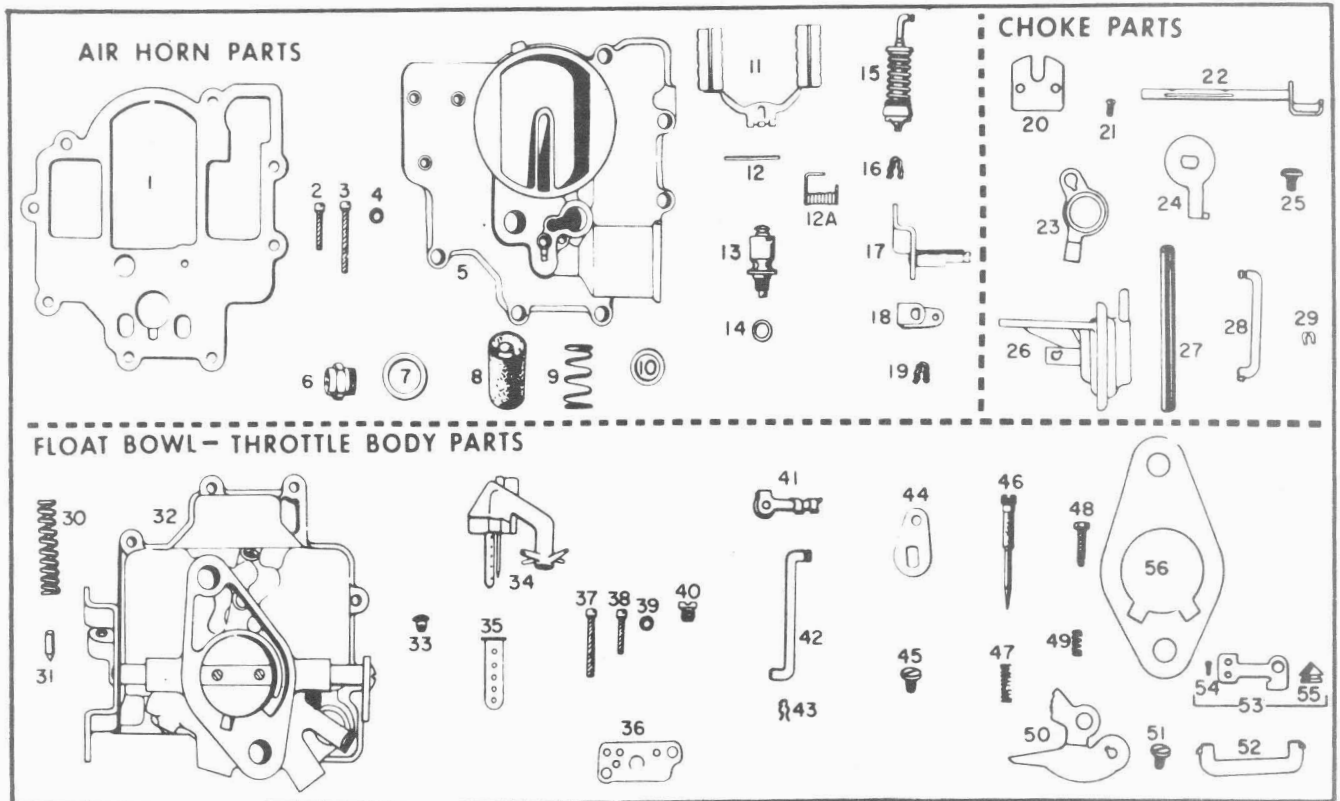

Delco Carburetor

MODEL "H" CARBURETORS

1964 CHEVROLET CORVAIR

BULLETIN 9C-3007
DATE: NOVEMBER, 1971
PAGE 1

DUAL — SINGLE BARREL CARBURETOR INSTALLATION

PARTS SHOWN ARE FOR IDENTIFICATION ONLY. CONSULT PARTS LIST FOR CORRECT PART NAME AND NUMBER

PARTS IN ALL COLUMNS SAME EXCEPT WHERE INDICATED

	AUTO. TRANS. & MAN. TRANS.	HIGH PERFORMANCE	AIR COND. AND TRUCK	APPLICATION
	7024023	7024024	7024025	CARBURETOR No.
	21-370			SERVICE PACKAGE No.
	7016457			OVERHAUL KIT
	9105			POWER CARB. KIT
	40-317			GASKET SET
Illus. No.	AIR HORN PARTS			
1	7033980			Gasket — Air Horn
2	7000249			Screw — Air Horn — Short
3	7004079			Screw — Air Horn — Long
4	120217			Lockwasher — Long Screw
5	NLA			Air Horn Assembly
6	7015233			Nut — Fuel Inlet Nut
7	7032508			Gasket — Fuel Inlet Nut
8	7013404			Filter — Fuel Inlet
9	7010007			Spring — Fuel Inlet Filter
10	7013584			Gasket — Fuel Inlet Filter
11	7028501			Float Assembly
12	7001595			Pin — Float Hinge
12A	7028503			Torsion Spring
13	30-3			Needle and Seat Assembly
14	KIT ONLY			Gasket — Needle Seat
15	7024746			Pump Assembly
16	1875293			Clip — Pump Plunger
17	7020188			Pump Shaft and Lever Assembly
18	7015249			Lever — Pump Inside
19	1875293			Pin Spring — Pump Lever