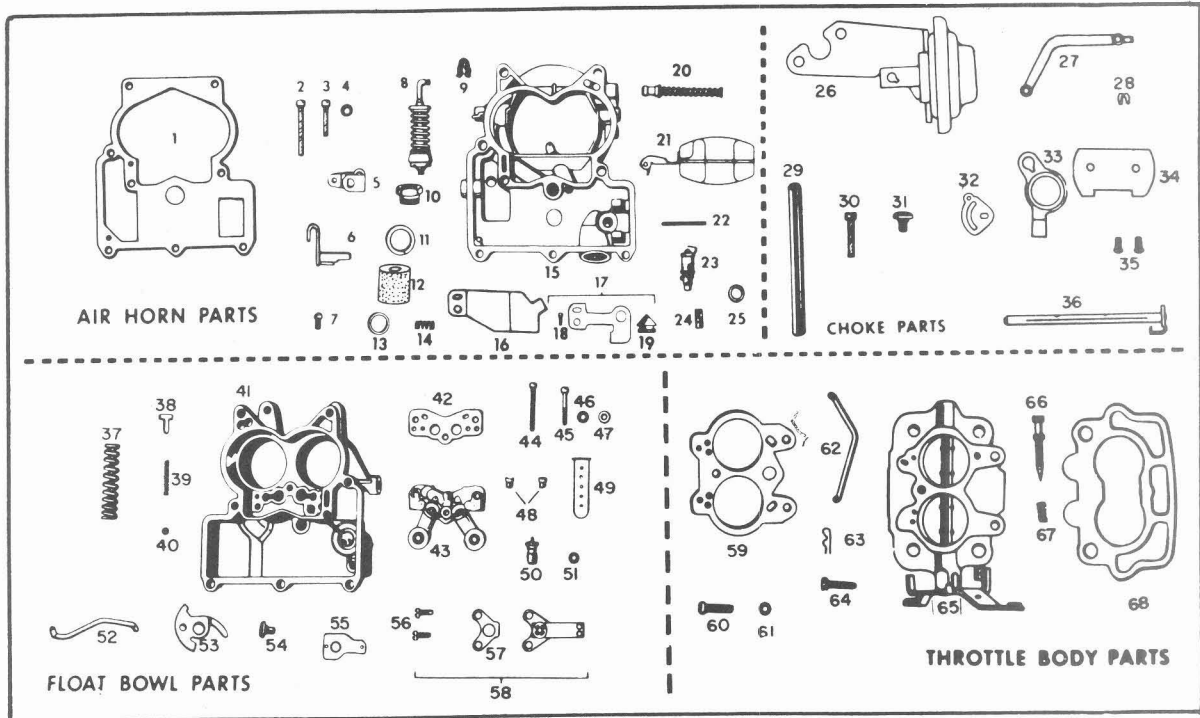

Delco Carburetor

MODEL 2GV CARBURETORS

1970 CHEVROLET & CHEVELLE V-8

400 CUBIC INCH ENGINE

BULLETIN 9C-3048
 DATE: NOVEMBER, 1971
 PAGE 1

PARTS SHOWN ARE FOR IDENTIFICATION ONLY. CONSULT PARTS LIST FOR CORRECT PART NAME AND NUMBER