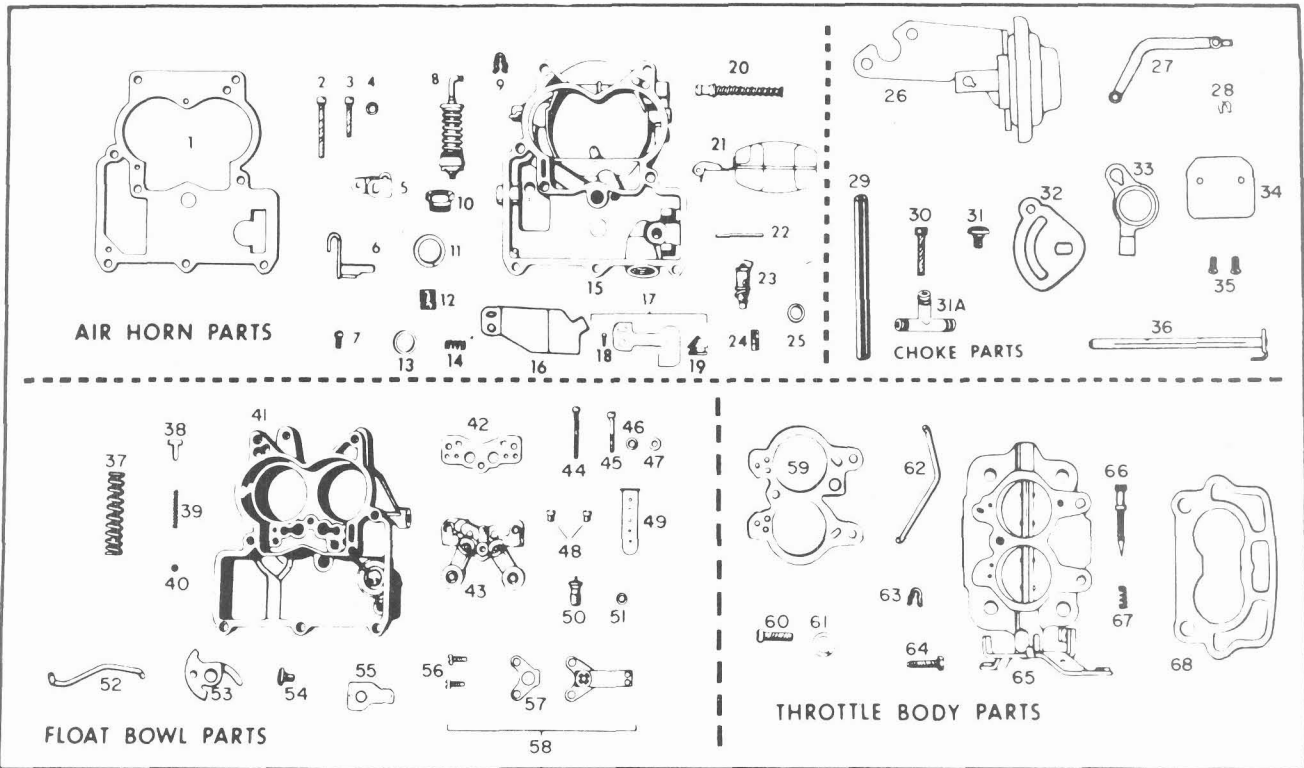

PARTS SHOWN ARE FOR IDENTIFICATION ONLY. CONSULT PARTS LIST FOR CORRECT PART NAME AND NUMBER

PARTS IN ALL COLUMNS SAME – EXCEPT WHERE INDICATED

	MAN. TRANS. STANDARD	MAN. TRANS. AIR COND.	AUTO. TRANS. STANDARD	AUTO. TRANS. AIR COND.	APPLICATION
	7040101	7040103	7040110	7040112	CARBURETOR No. (Non California)
	7040401	7040403	7040410	7040412	CARBURETOR No. (California)
	22-385	22-385	22-384	22-384	REPLACEMENT PKG. No.
	7036796				OVERHAUL KIT
	9167				POWER CARBURETOR KIT
	40-372				GASKET SET
Illus. No.	AIR HORN PARTS				
1	7038522				Gasket – Air Horn
2	7010332				Screw – Air Horn (Long)
3	7006119				Screw – Air Horn (Short)
4	120217				Lockwasher – Air Horn Screws
5	7038630				Lever – Pump Inside
6	7038788				Pump Shaft and Lever Assembly
7	7011270				Screw – Pump Lever
–	7019568				Washer – Pump Lever
8	7042819				Pump Assembly
9	–				Clip – Pump Plunger
10	7040953				Nut – Fuel Filter
–	137422				Elbow – Fuel Inlet
11	7032508				Gasket – Fuel Filter
12	7013404				Filter – Fuel Inlet
13	7013584				Gasket – Fuel Filter
14	7034356				Spring – Fuel Filter
15	7036970				Air Horn Assembly
16	7037718				Shield – Idle Vent Valve
17	7036556				Idle Vent Valve Kit (Non California)
18	7012548				Screw – Vent Valve and Shield
19	7029993				Idle Vent Valve (Non California)
–	7038814				Plug – Idle Vent (California)