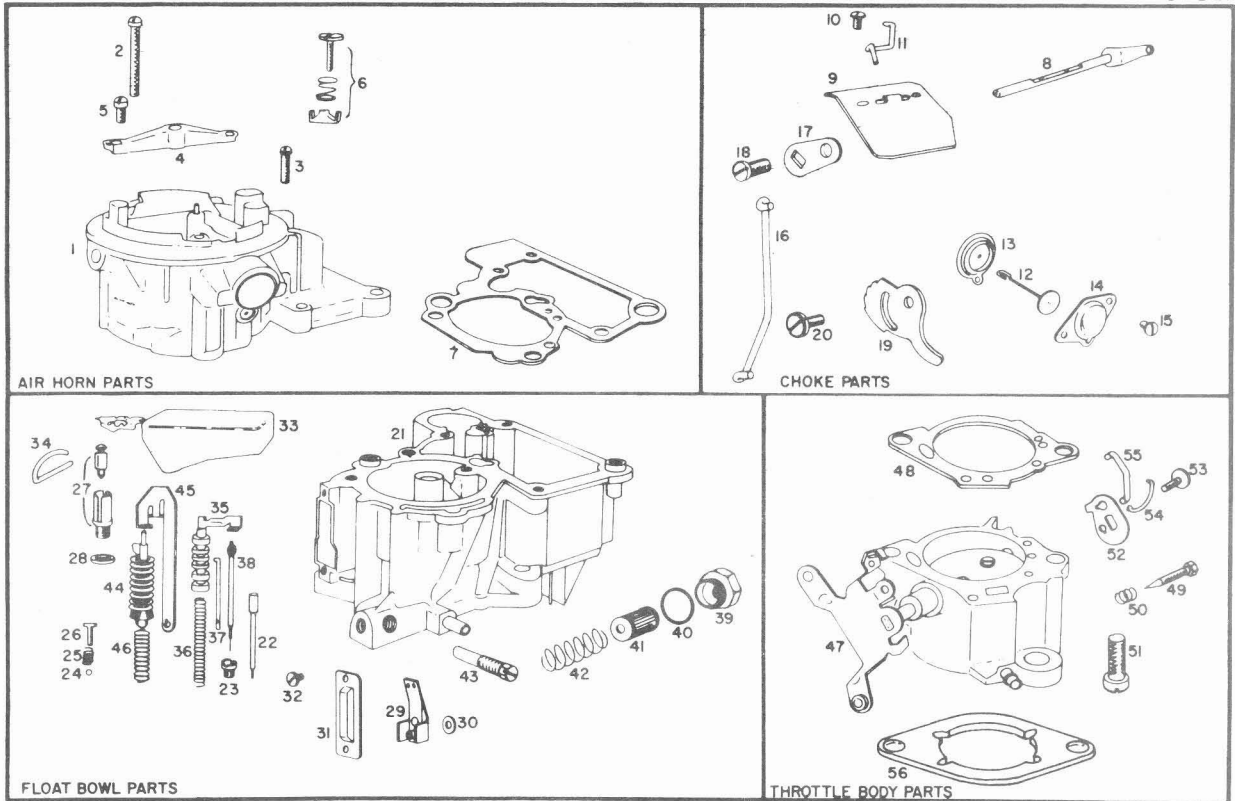

Delco Carburetor

MODEL MV MONOJET

1970 - 1971 CHEVROLET, CHEVELLE CAMARO & NOVA "6"

BULLETIN 9C-3051
DATE: NOVEMBER, 1971
PAGE 1

230-250 CUBIC INCH ENGINE — PASSENGER

PARTS SHOWN ARE FOR IDENTIFICATION ONLY. CONSULT PARTS LIST FOR CORRECT PART NAME AND NUMBER

PARTS IN ALL COLUMNS SAME — EXCEPT WHERE INDICATED

Illus. No.	1970		1971		YEAR
	AUTOMATIC TRANSMISSION	MANUAL TRANSMISSION	AUTOMATIC TRANSMISSION	MANUAL TRANSMISSION	APPLICATION
	7040014	7040017	7041014	7041017	CARBURETOR No.
	21-380	21-379	21-394	21-393	REPLACEMENT PACKAGE No.
	7036782	7036783	7041598	7041597	OVERHAUL KIT
	9166	9166	9196	9196	POWER CARBURETOR KIT
	40-371	40-371	40-387	40-387	GASKET SET
	AIR HORN PARTS				
1	7038554	7038556	7042482	7042480	Air Horn Assembly
2	7038912				Screw — Air Horn (Long)
3	7014698				Screw — Air Horn (Short)
4	7037774				Bracket — Air Cleaner Stud
5	7038913				Screw — Bracket Attaching
6	—				Idle Vent Valve Kit
7	7037591				Gasket — Air Horn
	CHOKE PARTS				
8	7036973	7036973	7028175	7028175	Choke Shaft and Lever
9	7034012				Choke Valve
10	7020926				Screw — Choke Valve
11	7034013				Connector — Vacuum Break Link
12	7040606				Vacuum Break Link Assembly
13	7034017				Diaphragm — Vacuum Break
14	7034018				Cover — Vacuum Break
15	7020926				Screw — Cover
16	7037000				Choke Rod
17	—	—	7026277	7026277	Choke Lever
18	7019709				Screw — Choke Lever
19	7040633	7038956	7038956	7038956	Cam — Fast Idle
20	7003561				Screw — Cam Attaching