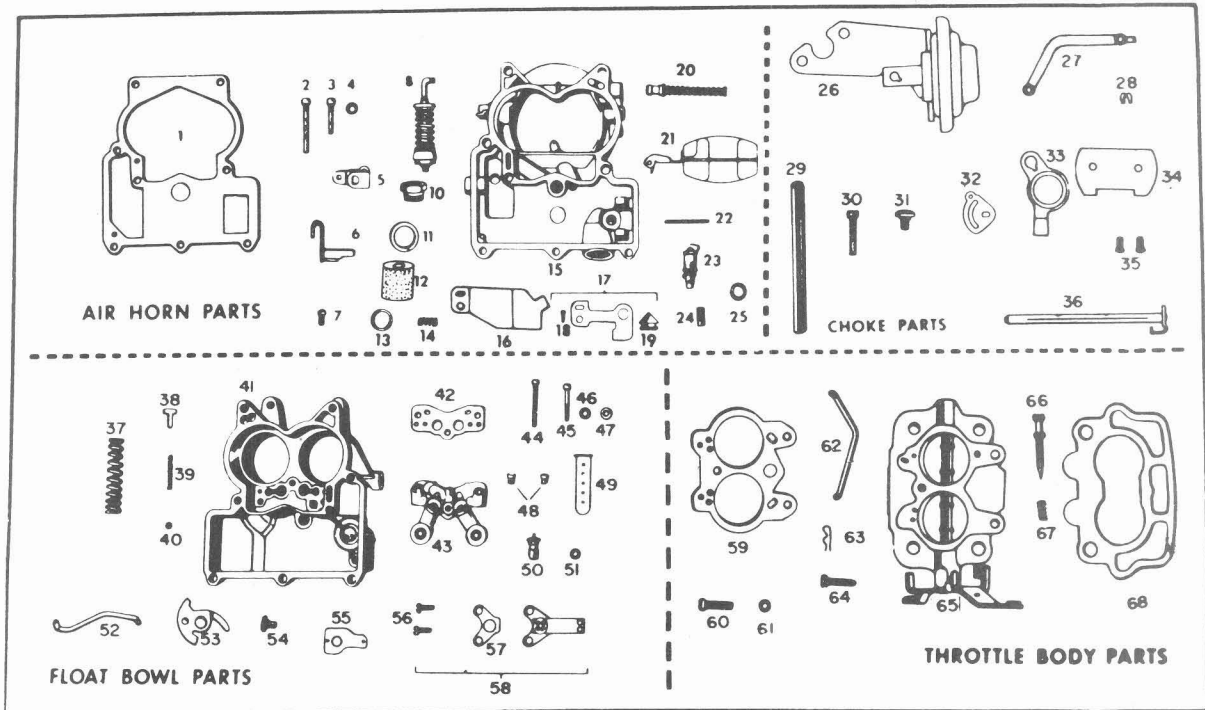

Delco Carburetor

MODEL 2GV CARBURETORS

1970 CAMARO V-8 (LATE)

350 CUBIC INCH ENGINE

BULLETIN 9C-3045
DATE: NOVEMBER, 1971
PAGE 1

PARTS SHOWN ARE FOR IDENTIFICATION ONLY. CONSULT PARTS LIST FOR CORRECT PART NAME AND NUMBER

PARTS IN ALL COLUMNS SAME EXCEPT WHERE INDICATED

	MAN. TRANS. STANDARD	MAN. TRANS. AIR COND.	AUTO. TRANS. STANDARD	AUTO. TRANS. AIR COND.	APPLICATION
	7040127	7040129	7040126	7040128	CARBURETOR No. (Non California)
	7040427	7040429	7040426	7040428	CARBURETOR No. (California)
	22-389	22-389	22-388	22-388	REPLACEMENT PKG. No.
	7036800				OVERHAUL KIT
	9169				POWER CARBURETOR KIT
	40-373				GASKET SET
Illus. No.	AIR HORN PARTS				
1	7038523				Gasket - Air Horn
2	7010432				Screw - Air Horn (Long)
3	7006119				Screw - Air Horn (Short)
4	120217				Lockwasher - Air Horn Screws
5	7038630				Lever - Pump Inside
6	7038788				Pump Shaft and Lever Assembly
-	7019568				Washer - Pump Lever
7	7011270				Screw - Pump Lever
8	7036282				Pump Assembly
	9428895				Elbow - Filter Nut
10	7040958				Nut - Fuel Filter
11	7032508				Gasket - Fuel Filter
12	7013404				Filter - Fuel Inlet
13	KIT ONLY				Gasket - Fuel Filter
14	7034356				Spring - Fuel Filter
15	7036793				Air Horn Assembly
16	7037718				Shield - Idle Vent Valve
17	7036556				Idle Vent Valve Kit (Non California)
18	7012548				Screw - Vent Valve and Shield
19	7029993				Idle Vent Valve (Non California)
-	7038814				Plug - Vent Valve (California)