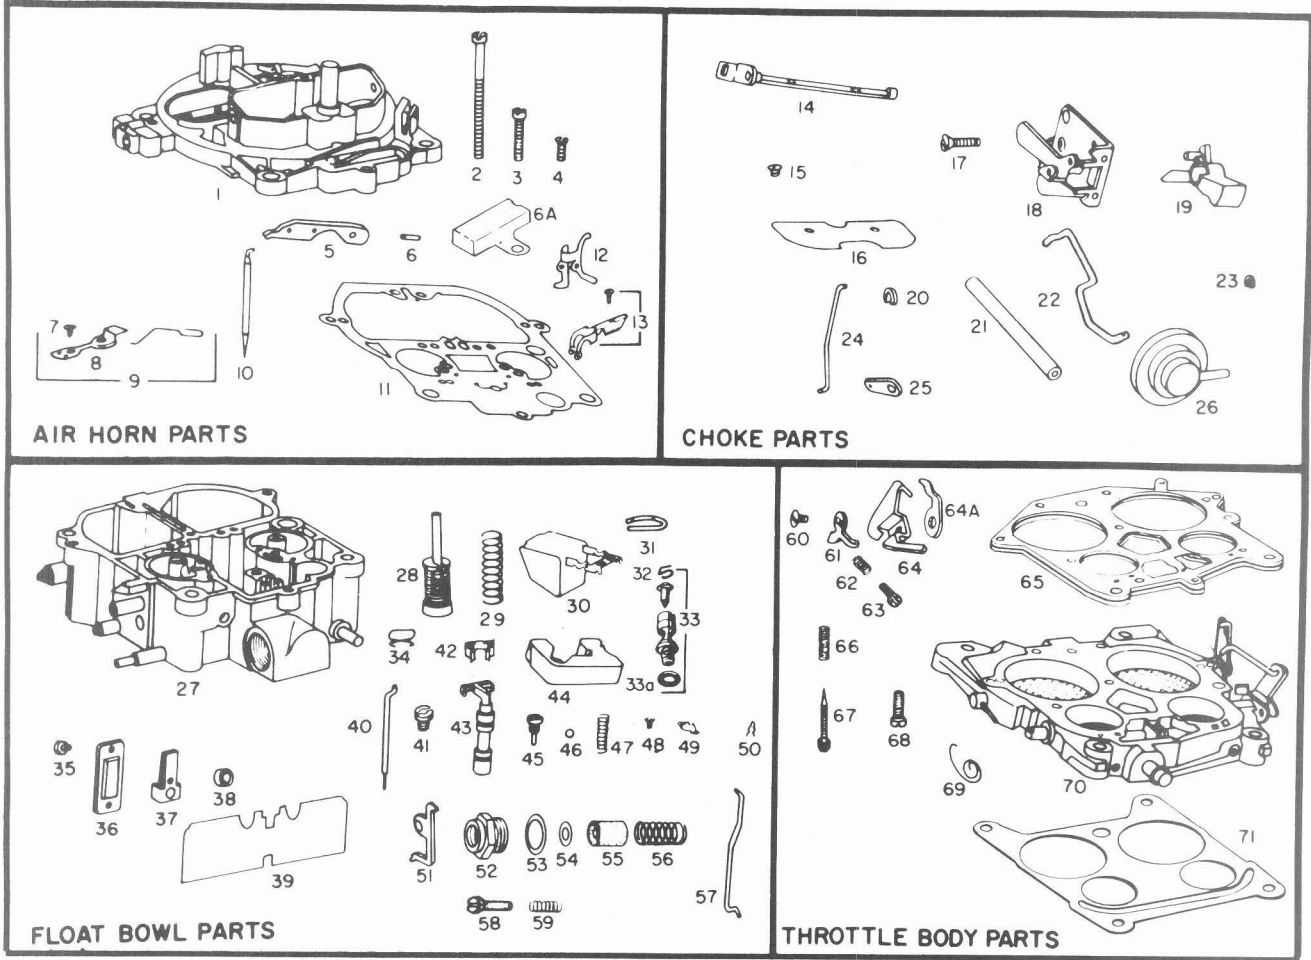

Delco Rochester

MODEL 4 MV QUADRAJET

1970 CHEVROLET, CHEVELLE, NOVA, CAMARO, CORVETTE

350 CUBIC INCH ENGINE

BULLETIN 9C-3050
DATE: NOVEMBER 1971
PAGE 1

PARTS SHOWN ARE FOR IDENTIFICATION ONLY. CONSULT PARTS LIST FOR CORRECT PART NAME AND NUMBER

PARTS IN ALL COLUMNS SAME - EXCEPT WHERE INDICATED

	AUTO. TRANS.	MAN. TRANS.	CORVETTE	MAN. TRANS.	APPLICATION
	7040202	7040203	7040207	7040213	CARBURETOR No. (Non California)
	7040502	7040503	7040507	7040513	CARBURETOR No. (California)
	24-388	24-388	24-389	24-388	REPLACEMENT PACKAGE No.
	7036843				OVERHAUL KIT
	9174				POWER CARBURETOR KIT
	40-375				GASKET SET
Illus. No.	AIR HORN PARTS				
1	7038704	7038704	7038705	7038704	Air Horn Assembly
2	7029912				Screw - Air Horn
3	7014699				Screw - Air Horn
4	7031105				Screw - Air Horn
5	7026139				Lever - Pump Actuating
6	9428787				Roll Pin - Pump and Lockout Levers
6A	7035431				Shield - Idle Vent
7	7012548				Screw - Idle Vent Valve
8	7029993				Valve - Idle Vent
9	7036425				Idle Vent Valve Kit
10	7034337				Metering Rod - Secondary
11	7038841				Gasket - Air Horn
12	-				Lockout Lever - Air Valve
13	7034522				Secondary Metering Rod Holder Kit
-	7035344				Air Valve Spring and Cam Kit