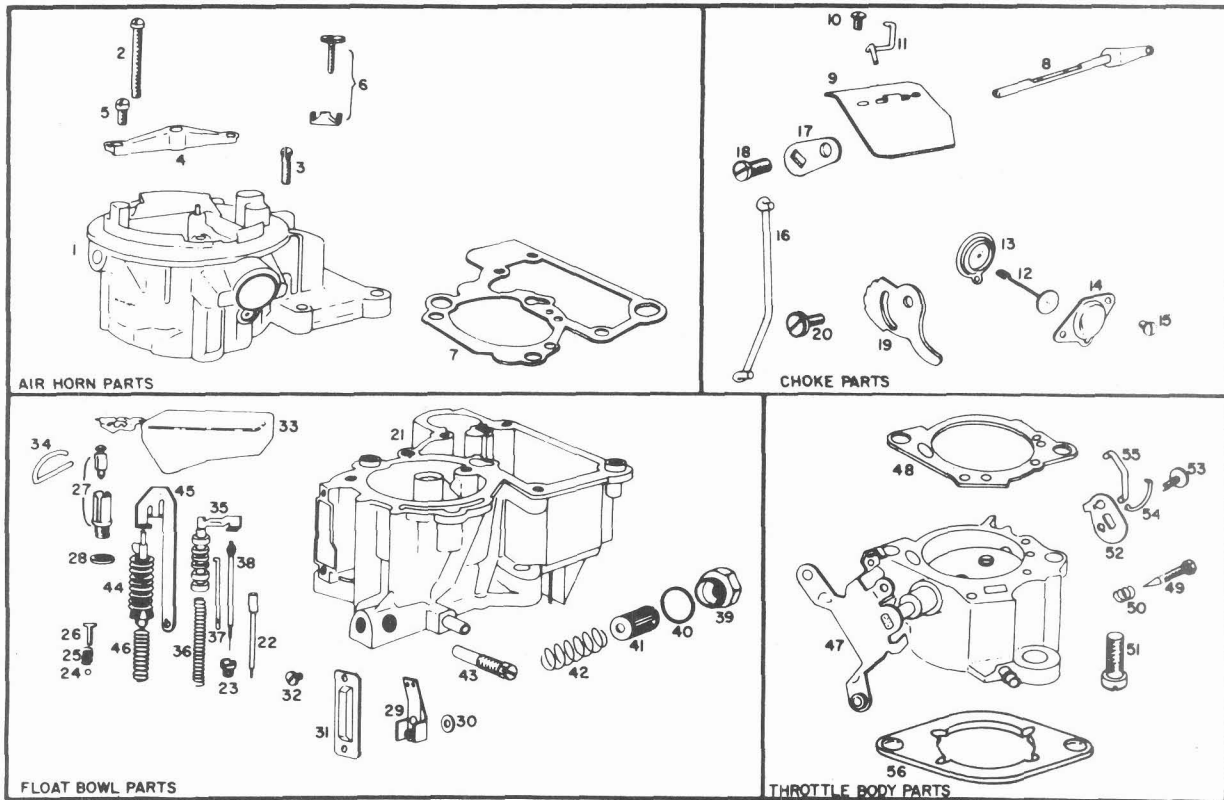

PARTS IN ALL COLUMNS SAME EXCEPT WHERE INDICATED

	7040008	CARBURETOR No.
	21-382	REPLACEMENT PACKAGE No.
	7036789	OVERHAUL KIT
	9166	POWER CARBURETOR KIT
	40-371	GASKET SET
Illus. No.	AIR HORN PARTS	
1	7038553	Air Horn Assembly
2	7038912	Screw - Air Horn - Long
3	7014698	Screw - Air Horn - Short
4	7037774	Bracket - Air Cleaner Stud
5	7038913	Screw - Bracket Attaching
6	-	Idle Vent Valve Kit
7	7037591	Gasket - Air Horn
	CHOKE PARTS	
8	7036973	Choke Shaft and Lever Kit
9	7034012	Choke Valve
10	7020926	Screw - Choke Valve
11	7034013	Connector - Vacuum Break Link
12	7035877	Vacuum Break Link Assy.
13	7034017	Diaphragm - Vacuum Break
14	7034018	Cover - Vacuum Break
15	7020926	Screw - Cover
16	7037000	Choke Rod
17	-	Choke Lever
18	7019709	Screw - Choke Lever
19	7040633	Cam - Fast Idle
20	7003561	Screw - Cam Attaching