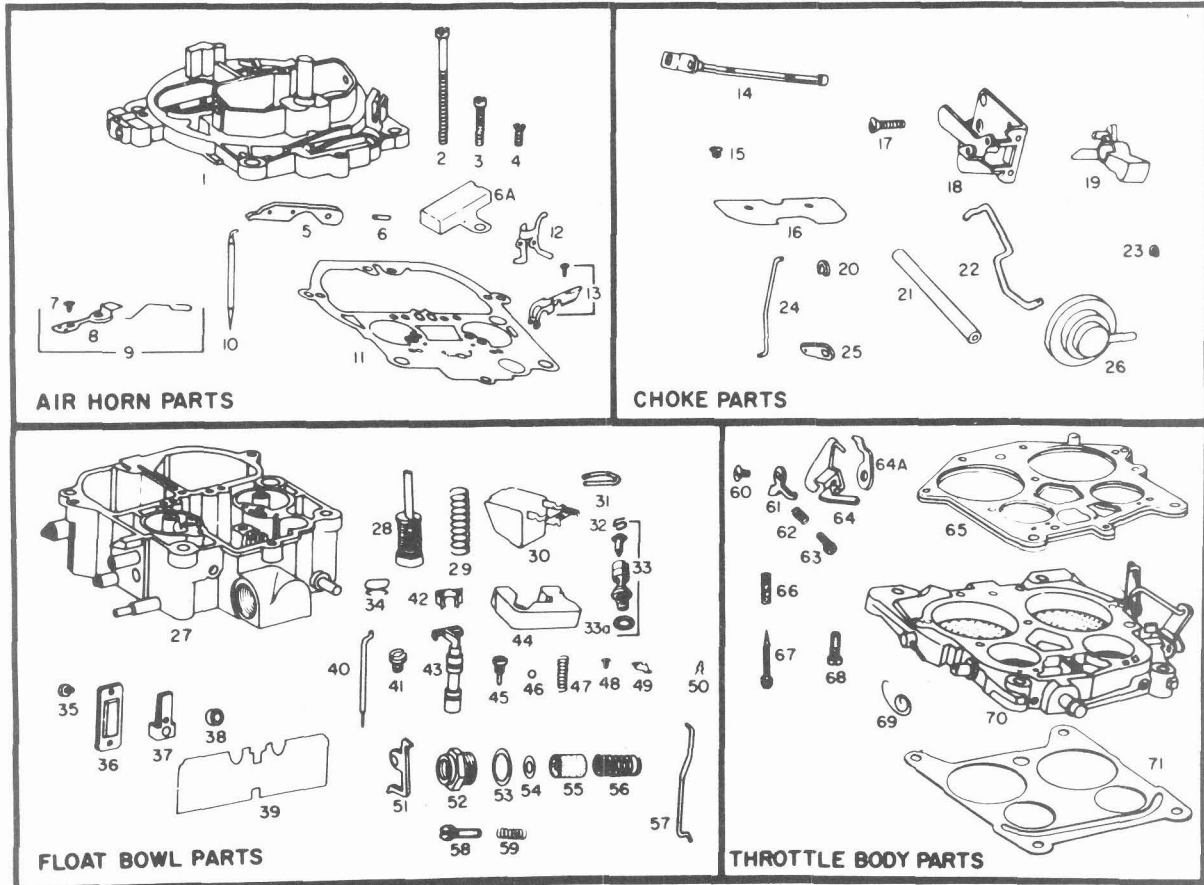

396, 400 AND 454 CUBIC INCH ENGINES (SEE NOTE)

BULLETIN 9C-3049

DATE: NOVEMBER, 1971

PAGE 1

PARTS SHOWN ARE FOR IDENTIFICATION ONLY. CONSULT PARTS LIST FOR CORRECT PART NAME AND NUMBER

PARTS IN ALL COLUMNS SAME EXCEPT WHERE INDICATED