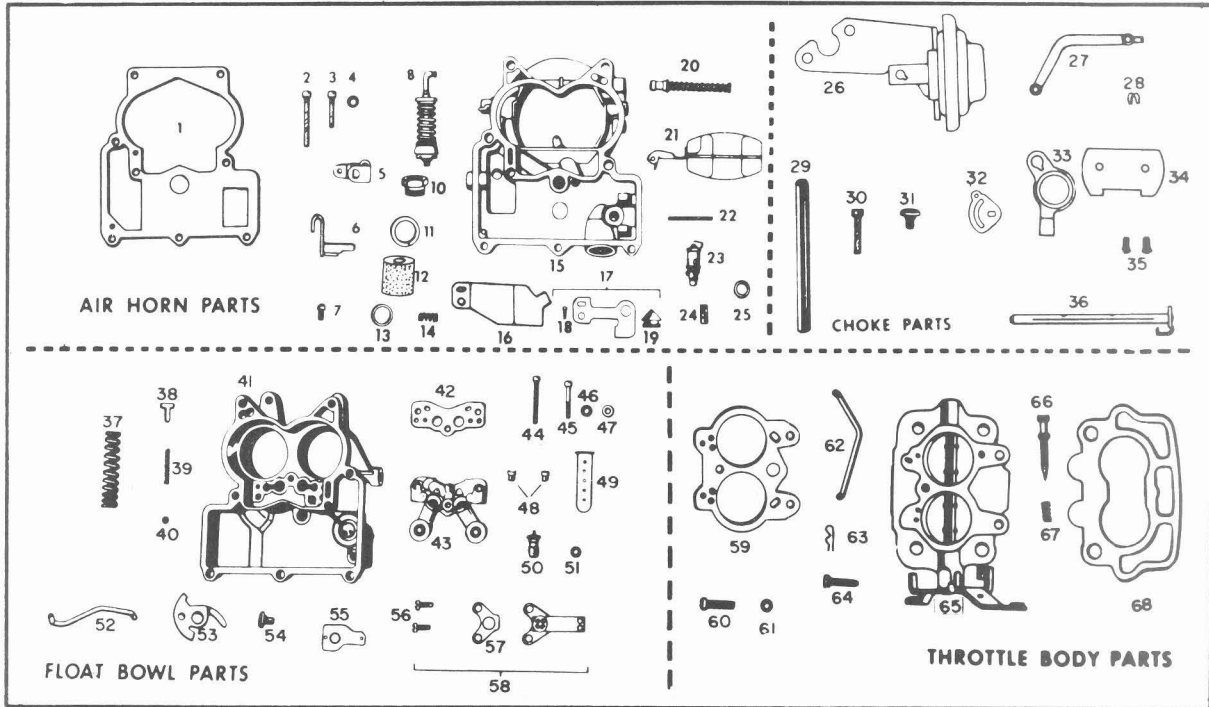

Delco Carburetor

MODEL 2GV CARBURETORS

1970 CAMARO V-8 (EARLY)

350 CUBIC INCH ENGINE

BULLETIN 9C-3044
DATE: NOVEMBER, 1971
PAGE 1

PARTS SHOWN ARE FOR IDENTIFICATION ONLY. CONSULT PARTS LIST FOR CORRECT PART NAME AND NUMBER

PARTS IN ALL COLUMNS SAME EXCEPT WHERE INDICATED

	MAN. TRANS. STANDARD	MAN. TRANS. AIR COND.	AUTO. TRANS. STANDARD	AUTO. TRANS. AIR COND.	APPLICATION
	7040127	7040129	7040102	7040104	CARBURETOR No. (Non California)
	7040427	7040429	7040402	7040404	CARBURETOR No. (California)
	22-389	22-389	22-388	22-388	REPLACEMENT PKG. No.
	7036800				OVERHAUL KIT
	9169				POWER CARBURETOR KIT
	40-373				GASKET SET
Illus. No.	AIR HORN PARTS				
1	7038523				Gasket - Air Horn
2	7010432				Screw - Air Horn (Long)
3	7006119				Screw - Air Horn (Short)
4	120217				Lockwasher - Air Horn Screws
5	7038630				Lever - Pump Inside
6	7038788				Pump Shaft and Lever Assembly
-	7019568				Washer - Pump Lever
7	7011270				Screw - Pump Lever
8	7036282				Pump Assembly
-	9428895				Elbow - Filter Nut
10	7040958				Nut - Fuel Filter
11	7032508				Gasket - Fuel Filter
12	7013404				Filter - Fuel Inlet
13	KIT ONLY				Gasket - Fuel Filter
14	7034356				Spring - Fuel Filter
15	7036793				Air Horn Assembly
16	7037718				Shield - Idle Vent Valve
17	7036556				Idle Vent Valve Kit (Non California)
18	7012548				Screw - Vent Valve and Shield
19	7029993				Idle Vent Valve (Non California)
-	7038814				Plug - Idle Vent (California)