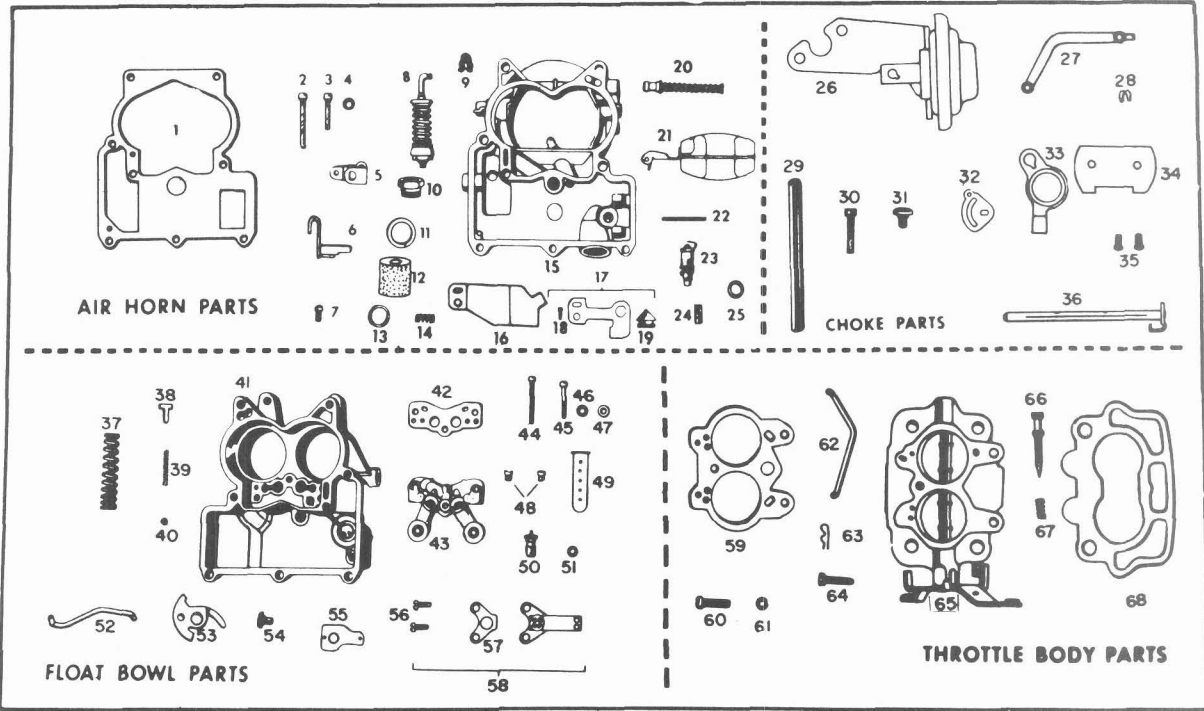

Delco Carburetor

MODEL 2GV CARBURETORS
1970 CHEVROLET, NOVA
CHEVELLE V-8 (EARLY)
350 CUBIC INCH ENGINE

BULLETIN 9C-3046
DATE: NOVEMBER, 1971
PAGE 1

PARTS SHOWN ARE FOR IDENTIFICATION ONLY. CONSULT PARTS LIST FOR CORRECT PART NAME AND NUMBER

PARTS IN ALL COLUMNS SAME EXCEPT WHERE INDICATED

	MAN. TRANS. STANDARD	MAN. TRANS. AIR COND.	AUTO. TRANS. STANDARD	AUTO. TRANS. AIR COND.	APPLICATION
	7040113	7040115	7040114	7040116	CARBURETOR No. (Non California)
	7040413	7040415	7040414	7040416	CARBURETOR No. (California)
	22-387	22-387	22-386	22-386	REPLACEMENT PKG. No.
	7036800				OVERHAUL KIT
	9169				POWER CARBURETOR KIT
	40-373				GASKET SET
Illus. No.	AIR HORN PARTS				
1	7038523				Gasket - Air Horn
2	7010432				Screw - Air Horn (Long)
3	7006119				Screw - Air Horn (Short)
4	120217				Lockwasher - Air Horn Screws
5	7038630				Lever - Pump Inside
6	7038788				Pump Shaft and Lever Assembly
7	7011270				Screw - Pump Lever
-	7019568				Washer - Pump Lever
8	7036282				Pump Assembly
9	-				Clip - Pump Plunger
10	7040955				Nut - Fuel Filter
11	7032508				Gasket - Fuel Filter
12	GF-427				Filter - Fuel Inlet
13	-				Gasket - Fuel Filter
14	7034356				Spring - Fuel Filter
15	7036793				Air Horn Assembly
16	7037718				Shield - Idle Vent Valve
17	7036556				Idle Vent Valve Kit (Non California)
18	7012548				Screw - Vent Valve and Shield
19	7029993				Idle Vent Valve (Non California)
-	7038814				Plug - Idle Vent (California)