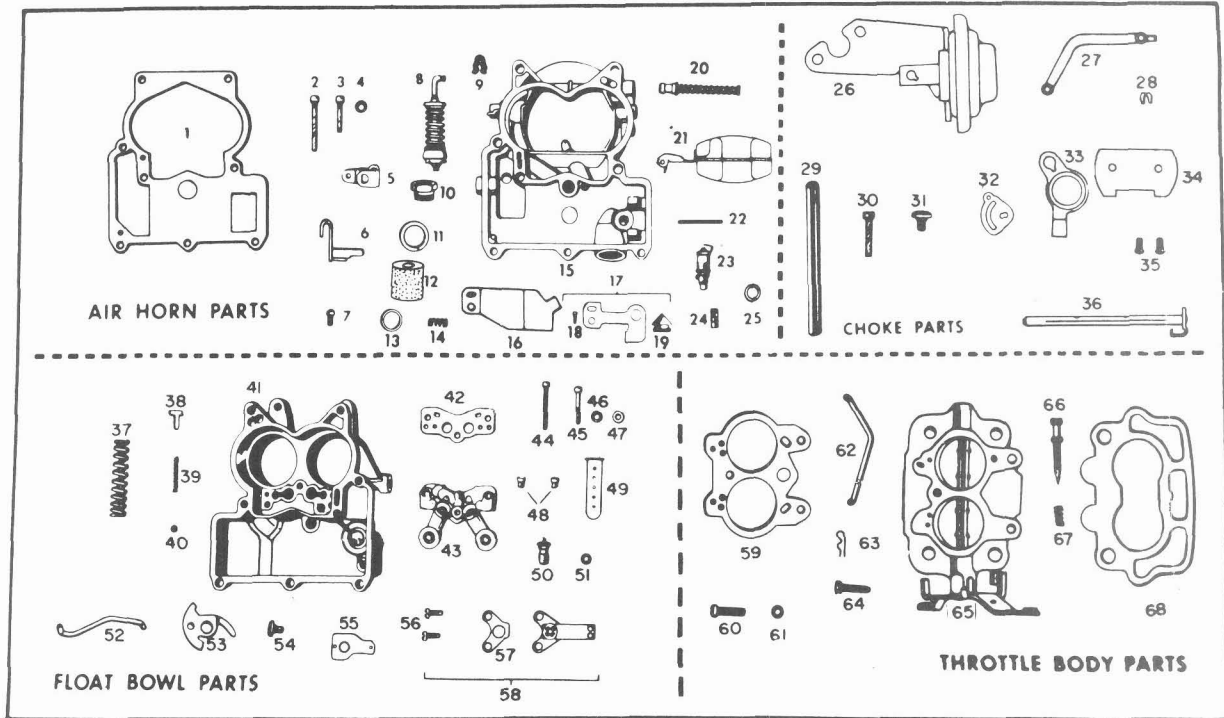

Delco Carburetor

MODEL 2GV CARBURETORS
1970 CHEVROLET, NOVA,
CHEVELLE V-8 (LATE)
350 CUBIC INCH ENGINE

BULLETIN 9C-3047
DATE: NOVEMBER, 1971
PAGE 1

PARTS SHOWN ARE FOR IDENTIFICATION ONLY. CONSULT PARTS LIST FOR CORRECT PART NAME AND NUMBER

PARTS IN ALL COLUMNS SAME EXCEPT WHERE INDICATED

	MAN. TRANS. STANDARD	MAN. TRANS. AIR COND.	AUTO. TRANS. STANDARD	AUTO. TRANS. AIR COND.	APPLICATION
	7040113	7040115	7040134	7040136	CARBURETOR No. (Non California)
	7040413	7040415	7040434	7040436	CARBURETOR No. (California)
	22-387	22-387	22-386	22-386	REPLACEMENT PKG. No.
	7036800				OVERHAUL KIT
	9169				POWER CARBURETOR KIT
	40-373				GASKET SET

Illus. No.	AIR HORN PARTS				
1	7038523				Gasket - Air Horn
2	7010432				Screw - Air Horn (Long)
3	7006119				Screw - Air Horn (Short)
4	120217				Lockwasher - Air Horn Screws
5	7038630				Lever - Pump Inside
6	7038788				Pump Shaft and Lever Assembly
7	7011270				Screw - Pump Lever
-	7019568				Washer - Pump Lever
8	7036282				Pump Assembly
9	-				Clip - Pump Plunger
10	7040955				Nut - Fuel Filter
11	7032508				Gasket - Fuel Filter
12	GF-427				Filter - Fuel Inlet
13	-				Gasket - Fuel Filter
14	7034356				Spring - Fuel Filter
15	7036793				Air Horn Assembly
16	7037718				Shield - Idle Vent Valve
17	7036556				Idle Vent Valve Kit (Non California)
18	7012548				Screw - Vent Valve and Shield
19	7029993				Idle Vent Valve (Non California)
-	7038814				Plug - Idle Vent (California)