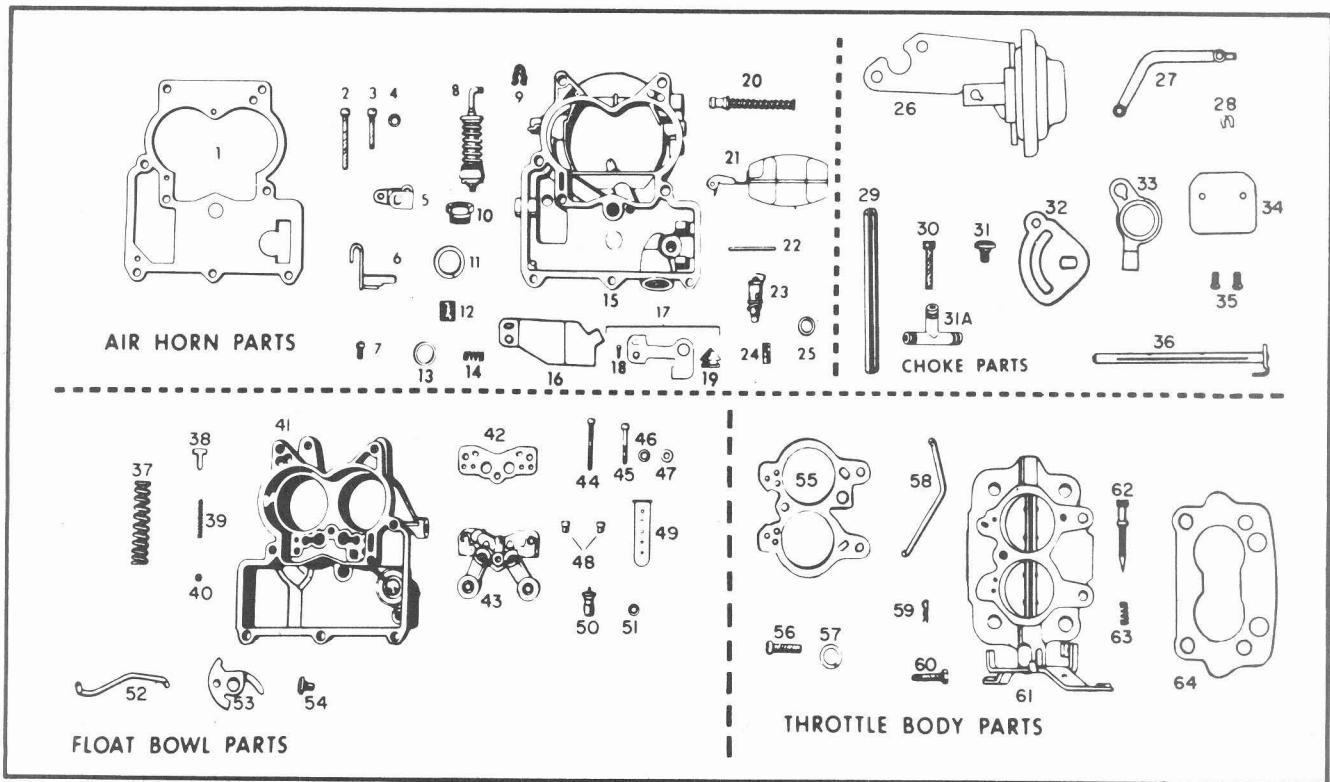

Delco Carburetor

MODEL 2GV CARBURETORS
1971 NOVA, CAMARO
CHEVELLE V-8
307 CUBIC INCH ENGINE

BULLETIN 9C-3054

DATE: NOVEMBER, 1971

PAGE 1

PARTS SHOWN ARE FOR IDENTIFICATION ONLY. CONSULT PARTS LIST FOR CORRECT PART NAME AND NUMBER

PARTS IN ALL COLUMNS SAME – EXCEPT WHERE INDICATED

Illus. No.	MAN. TRANS.	AUTO. TRANS.	APPLICATION
	7041101	7041110	CARBURETOR No.
	22-399	22-3000	REPLACEMENT PKG. No.
	7041605		OVERHAUL KIT
	9197		POWER CARBURETOR KIT
40-388		GASKET SET	
AIR HORN PARTS			
1	7038522		Gasket – Air Horn
2	7010432		Screw – Air Horn (Long)
3	7006119		Screw – Air Horn (Short)
4	120217		Lockwasher – Air Horn Screws
5	7038630		Lever – Pump Inside
6	7038788		Pump Shaft and Lever Assembly
7	7011270		Screw – Pump Lever
–	7019568		Washer – Pump Lever
8	7042819		Pump Assembly
9	–		Clip – Pump Plunger
10	7040953		Nut – Fuel Filter
–	137422		Elbow – Fuel Inlet
11	7032508		Gasket – Fuel Filter
12	7013404		Filter – Fuel Inlet
13	7013584		Gasket – Fuel Filter
14	7034356		Spring – Fuel Filter
15	7041600		Air Horn Assembly
16	–		Shield – Idle Vent Valve
17	–		Idle Vent Valve Kit
18	–		Screw – Vent Valve and Shield
19	–		Idle Vent Valve.