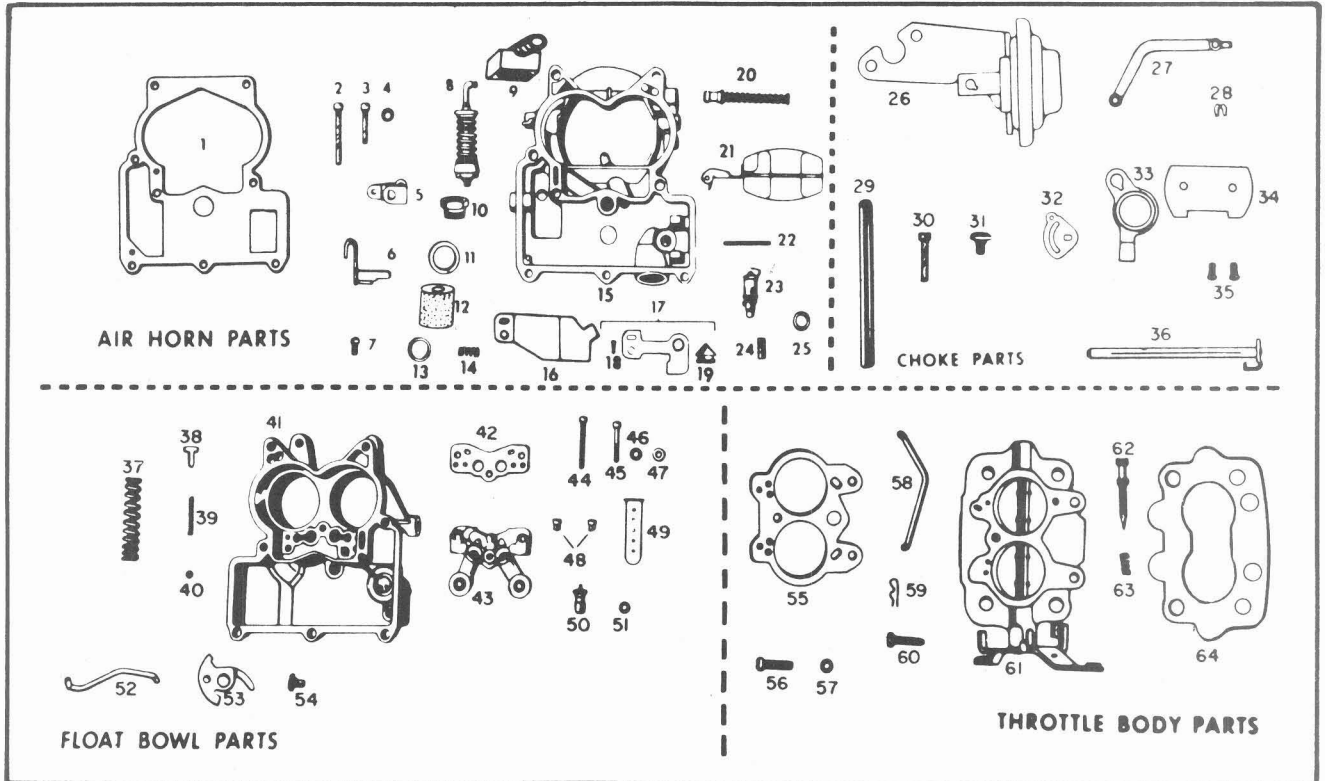

Delco Carburetor

MODEL 2GV CARBURETORS
1971 CHEVROLET, NOVA
CHEVELLE, CAMARO V-8
350 CUBIC INCH ENGINE

BULLETIN 9C-3055
DATE: NOVEMBER, 1971
PAGE 1

PARTS SHOWN ARE FOR IDENTIFICATION ONLY. CONSULT PARTS LIST FOR CORRECT PART NAME AND NUMBER

PARTS IN ALL COLUMNS SAME EXCEPT WHERE INDICATED

ILLUS. NO.	MAN. TRANS.	AUTO. TRANS.	MAN. TRANS.	AUTO. TRANS.	APPLICATION
	CAMARO	CAMARO	ALL OTHER	ALL OTHER	
	7041127	7041102	7041113	7041114	CARBURETOR No.
	22-3003	22-3004	22-3005	22-3006	REPLACEMENT PKG. No.
	7041613				OVERHAUL KIT
	9198				POWER CARBURETOR KIT
	40-389				GASKET SET
AIR HORN PARTS					
1	7038523				Gasket - Air Horn
2	7010432				Screw - Air Horn (Long)
3	7006119				Screw - Air Horn (Short)
4	120217				Lockwasher - Air Horn Screws
5	7038630				Lever - Pump Inside
6	7038788				Pump Shaft and Lever Assembly
7	7011270				Screw - Pump Lever
	7019568				Washer - Pump Lever
8	7036282				Pump Assembly
9	9428895	9428895	-	-	Elbow - Filter Nut
10	7040958	7040958	7040955	7040955	Nut - Fuel Filter
11	7032508				Gasket - Fuel Filter
12	7013404	7013404	GF-427	GF-427	Filter - Fuel Inlet
13	7013584	7013584	-	-	Gasket - Fuel Filter
14	7034356				Spring - Fuel Filter
15	7041607				Air Horn Assembly
16	-				Shield - Idle Vent Valve
17	-				Idle Vent Valve Kit
18	-				Screw Vent Valve and Shield
19	-				Idle Vent Valve