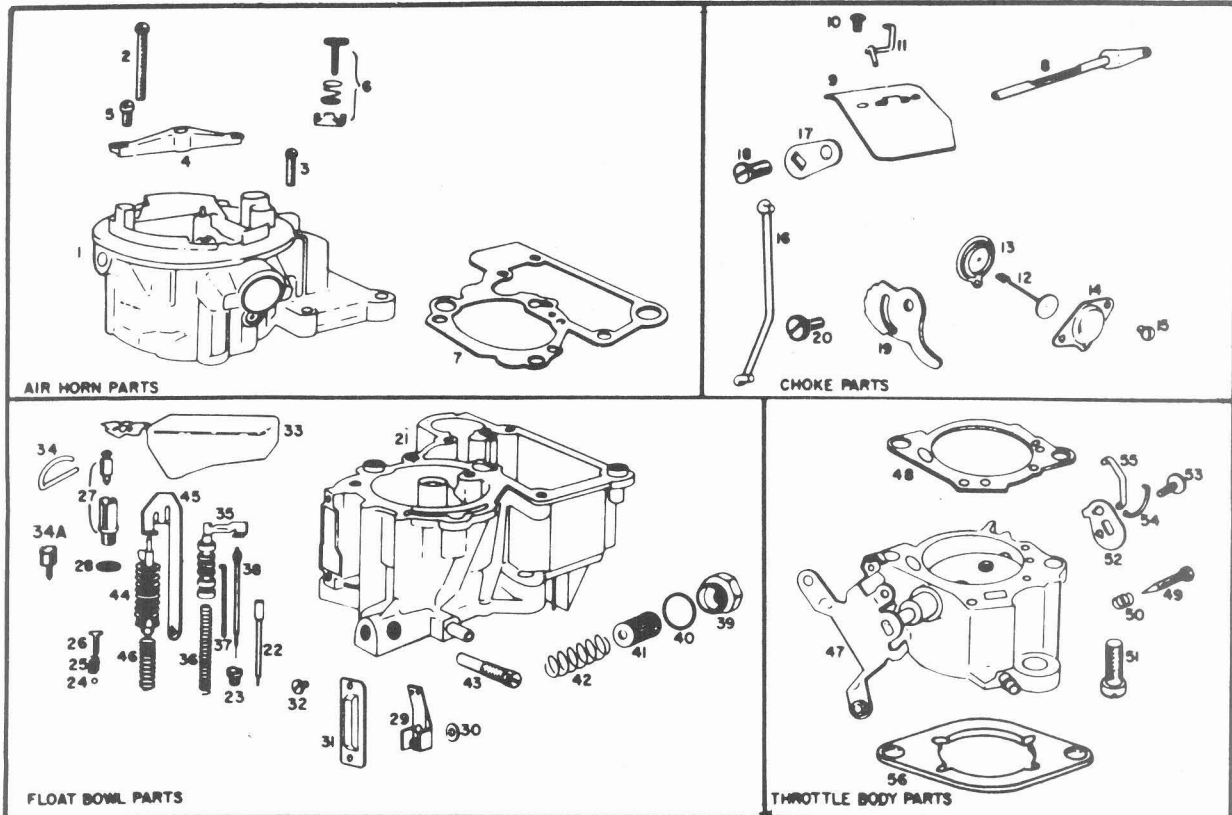

# Delco Carburetor

MODEL MV MONOJET  
1971 CHEVROLET VEGA  
140 CUBIC INCH "4"

BULLETIN 9C-3062

DATE: NOVEMBER, 1971

PAGE 1

PARTS SHOWN ARE FOR IDENTIFICATION ONLY. CONSULT PARTS LIST FOR CORRECT PART NAME AND NUMBER

PARTS IN ALL COLUMNS SAME EXCEPT WHERE INDICATED

	AUTOMATIC TRANSMISSION	MANUAL TRANSMISSION	APPLICATION
	7041024	7041023	CARBURETOR No.
	21-392	21-391	REPLACEMENT PACKAGE No.
	7041581		OVERHAUL KIT
	9194		POWER CARBURETOR KIT
	40-385		GASKET SET
Illus. No.	AIR HORN PARTS		
1	7044851	7043878	Air Horn Assembly
2	7038912		Screw - Air Horn (Long)
3	7014698		Screw - Air Horn (Short)
4	7043656		Bracket - Air Cleaner Stud
5	7042813		Screw - Bracket Attaching
6	-		Idle Vent Valve Kit
7	7026671		Gasket - Air Horn
	CHOKE PARTS		
8	7041843		Choke Shaft and Lever Kit
-	7042721		Washer - Choke Shaft
9	7026656		Choke Valve
10	7020926		Screw - Choke Valve
11	7034013		Connector - Vacuum Break Link
12	7044614	7040606	Vacuum Break Link Assembly
13	7034017		Diaphragm - Vacuum Break
14	7034018		Cover - Vacuum Break
15	7020926		Screw - Cover
16	7043739		Choke Rod
17	7043764		Choke Lever
18	7019709		Screw - Choke Lever
19	7040901		Cam - Fast Idle
20	7003561		Screw - Cam Attaching