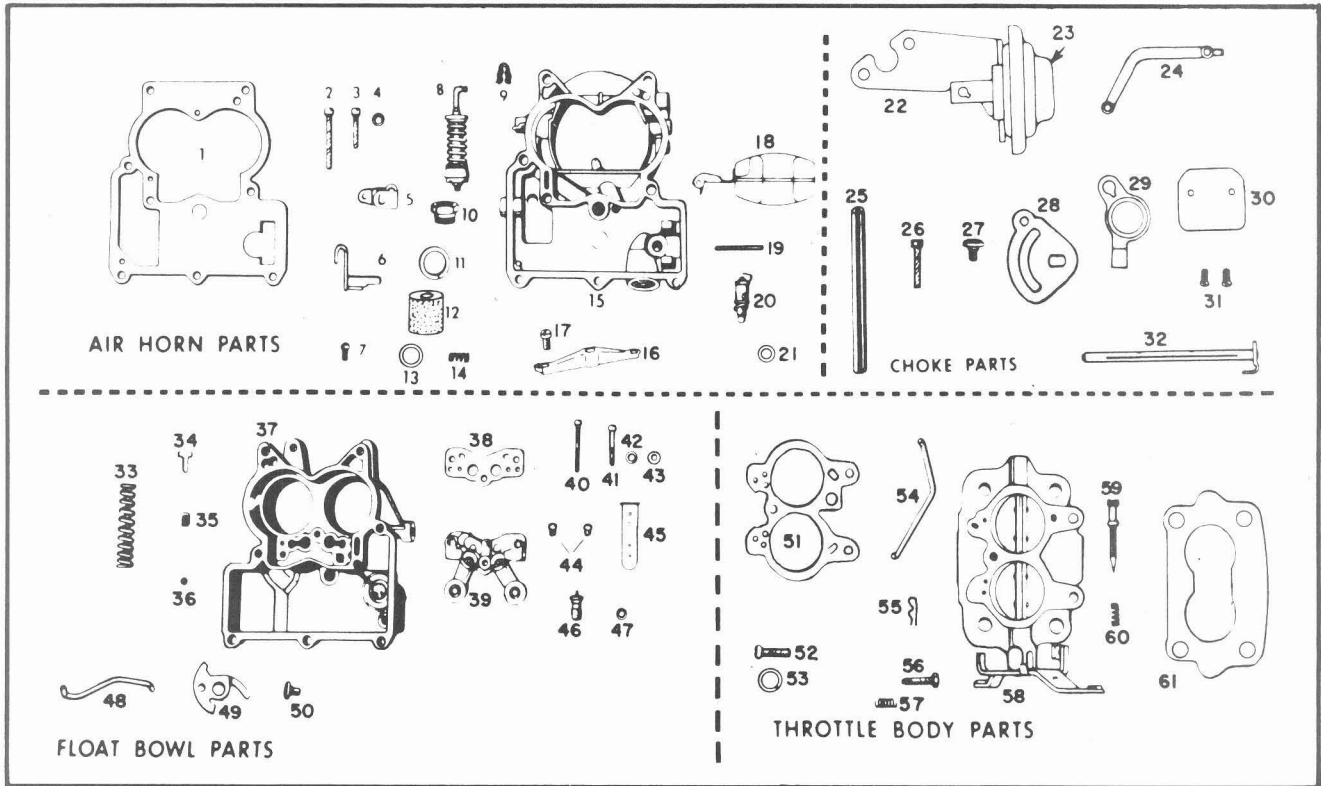

# Delco Carburetor

MODEL 2GV CARBURETORS

1971 CHEVROLET VEGA

140 CUBIC INCH "4"

BULLETIN 9C-3053

DATE: NOVEMBER, 1971

PAGE 1

PARTS SHOWN ARE FOR IDENTIFICATION ONLY. CONSULT PARTS LIST FOR CORRECT PART NAME AND NUMBER