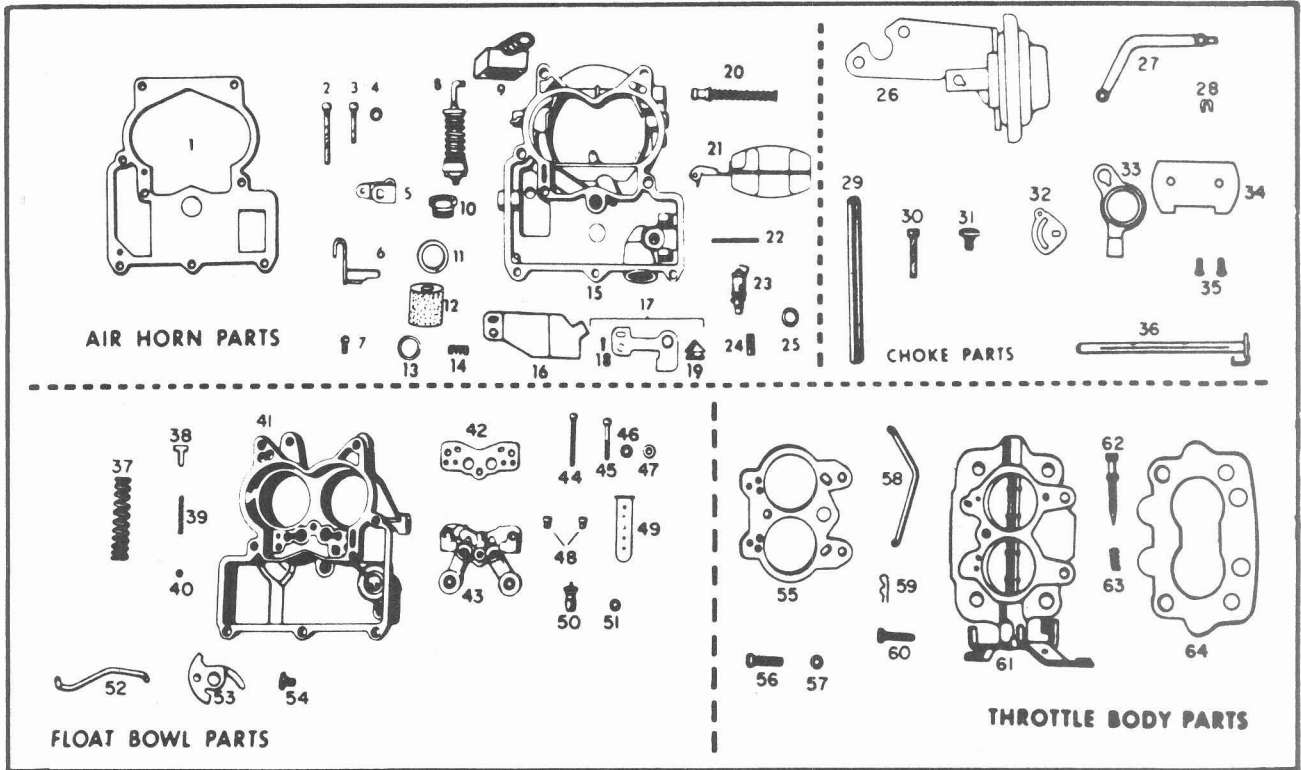

Delco Carburetor

MODEL 2GV CARBURETORS
1971 CHEVROLET &
MONTE CARLO
400 CUBIC INCH ENGINE

BULLETIN 9C-3056
DATE: NOVEMBER, 1971
PAGE 1

PARTS SHOWN ARE FOR IDENTIFICATION ONLY. CONSULT PARTS LIST FOR CORRECT PART NAME AND NUMBER

PARTS IN ALL COLUMNS SAME EXCEPT WHERE INDICATED

	AUTO. TRANS.	MAN. TRANS.	APPLICATION
	7041118	7041137	CARBURETOR No.
	22-3008	22-3005	REPLACEMENT PKG. No.
	7041613		OVERHAUL KIT
	9198		POWER CARBURETOR KIT
	40-389		GASKET SET
Illus. No.	AIR HORN PARTS		
1	7038523		Gasket - Air Horn
2	7010432		Screw - Air Horn (Long)
3	7006119		Screw - Air Horn (Short)
4	120217		Lockwasher - Air Horn Screws
5	7038630		Lever - Pump Inside
6	7038788		Pump Shaft and Lever Assembly
7	7011270		Screw - Pump Lever
-	7019568		Washer - Pump Lever
8	7036282		Pump Assembly
9	-		Clip - Pump Plunger
10	7040955		Nut - Fuel Filter
11	7032508		Gasket - Fuel Filter
12	GF-427		Filter - Fuel Inlet
13	-		Gasket - Fuel Filter
14	7034356		Spring - Fuel Filter
15	7041607		Air Horn Assembly
16	-		Shield - Idle Vent Valve
17	-		Idle Vent Valve Kit
18	-		Screw - Vent Valve and Shield
19	-		Idle Vent Valve