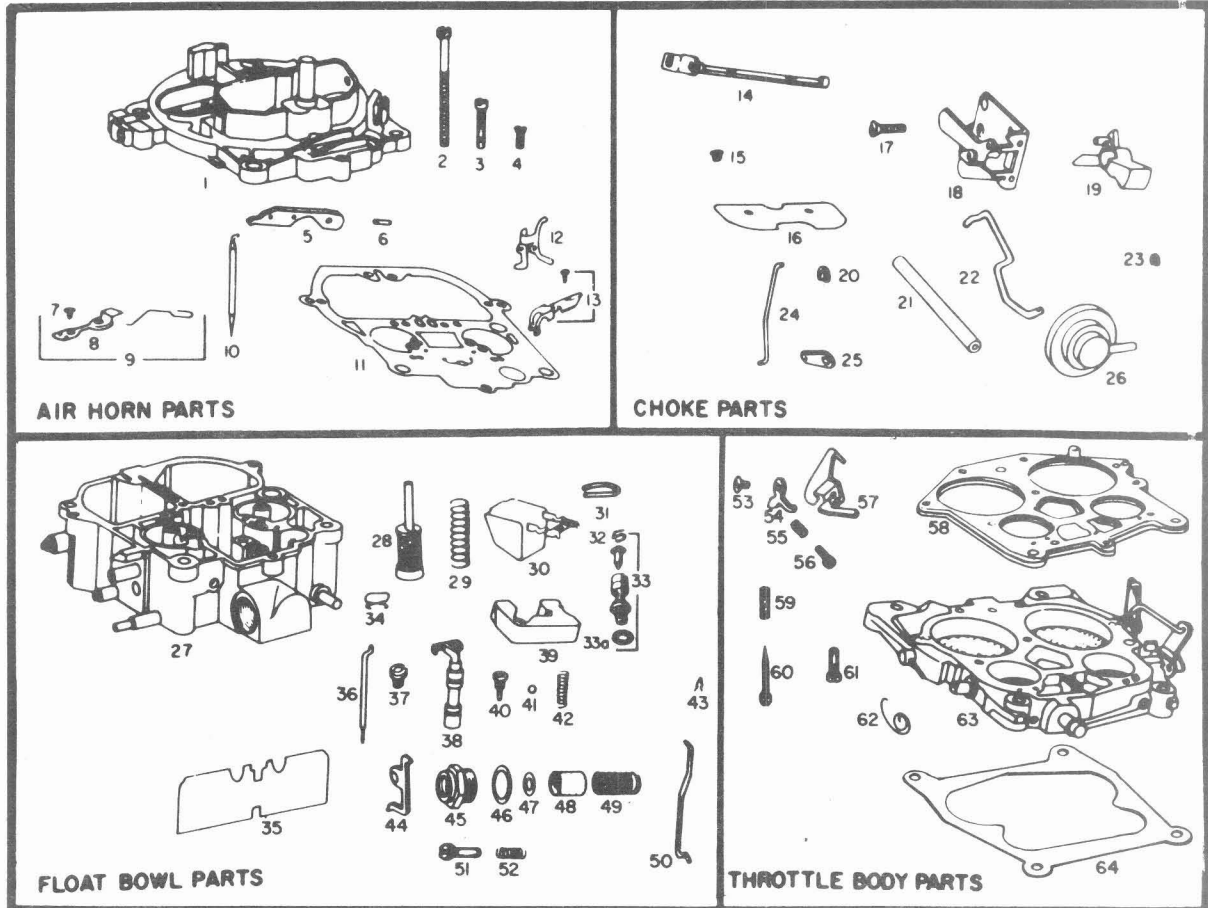

Delco Carburetor

MODEL 4MV QUADRAJET
1971 CHEVROLET, CHEVELLE,
NOVA, CAMARO, CORVETTE
350 CUBIC INCH ENGINE

BULLETIN 9C-3058
DATE: NOVEMBER, 1971
PAGE 1

PARTS SHOWN ARE FOR IDENTIFICATION ONLY. CONSULT PARTS LIST FOR CORRECT PART NAME AND NUMBER

PARTS IN ALL COLUMNS SAME EXCEPT WHERE INDICATED

	STANDARD		CORVETTE		APPLICATION
	AUTO. TRANS.	MAN. TRANS.	AUTO. TRANS.	MAN. TRANS.	
	7041202	7041203	7041212	7041213	CARBURETOR No.
	24-3000				REPLACEMENT PACKAGE No.
	7041667				OVERHAUL KIT
	9202				POWER CARBURETOR KIT
	40-392				GASKET SET
Illus. No.	AIR HORN PARTS				
1	7042746				Air Horn Assembly
2	7029912				Screw - Air Horn
3	7014699				Screw - Air Horn
4	7031105				Screw - Air Horn
5	7026139				Lever - Pump Actuating
6	9428787				Roll Pin - Pump and Lockout Levers
7	-				Screw - Idle Vent Valve
8	-				Valve - Idle Vent
9	-				Idle Vent Valve Kit
10	7033171				Metering Rod - Secondary
11	7038841				Gasket - Air Horn
12	-				Lockout Lever - Air Valve
13	7034522				Secondary Metering Rod Holder Kit
-	7035344				Air Valve Spring and Cam Kit