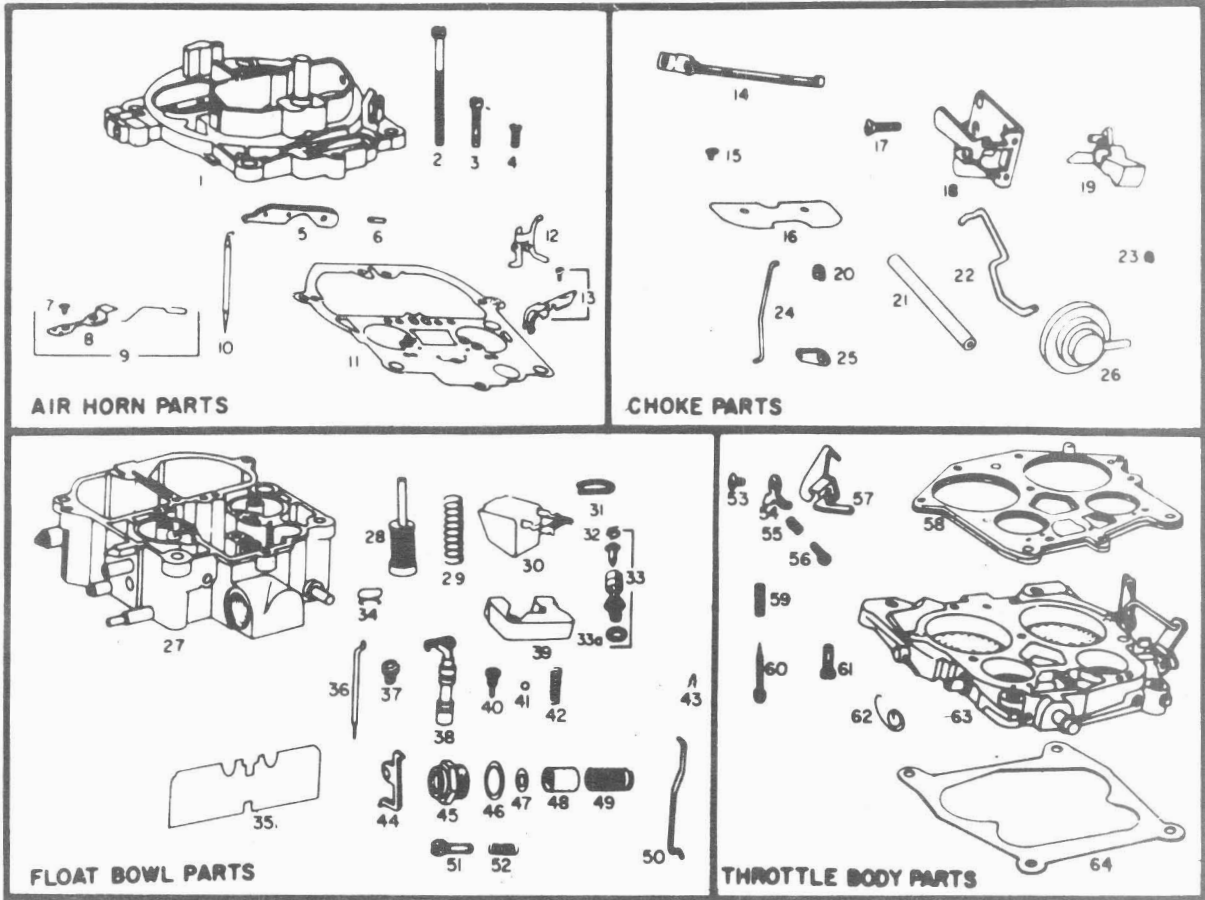

Delco Carburetor

MODEL 4MV QUADRAJET
1971 CHEVROLET, CHEVELLE
CAMARO, CORVETTE
402 AND 454 CUBIC INCH ENGINES

BULLETIN 9C-3057
DATE, NOVEMBER, 1971
PAGE 1

PARTS SHOWN ARE FOR IDENTIFICATION ONLY, CONSULT PARTS LIST FOR CORRECT PART NAME AND NUMBER

PARTS IN ALL COLUMNS SAME EXCEPT WHERE INDICATED

Illus. No.	STANDARD		CORVETTE		APPLICATION
	AUTO. TRANS.	MAN. TRANS.	AUTO. TRANS.	MAN. TRANS.	
	7041200	7041201	7041204	7041205	CARBURETOR No.
	24-398				REPLACEMENT PACKAGE No.
	7041661				OVERHAUL KIT
	9201				POWER CARBURETOR KIT
	40-392				GASKET SET
	AIR HORN PARTS				
1	7042745				Air Horn Assembly
2	7029912				Screw - Air Horn
3	7014699				Screw - Air Horn
4	7031105				Screw - Air Horn
5	7026139				Lever - Pump Actuating
6	9428787				Roll Pin - Pump and Lockout Levers
7	-				Screw - Idle Vent Valve
8	-				Valve - Idle Vent
9	-				Idle Vent Valve Kit
10	7034822				Metering Rod - Secondary
11	7038841				Gasket - Air Horn
12	-				Lockout Lever - Air Valve
13	7034522				Secondary Metering Rod Holder Kit
-	7035344				Air Valve Spring and Cam Kit