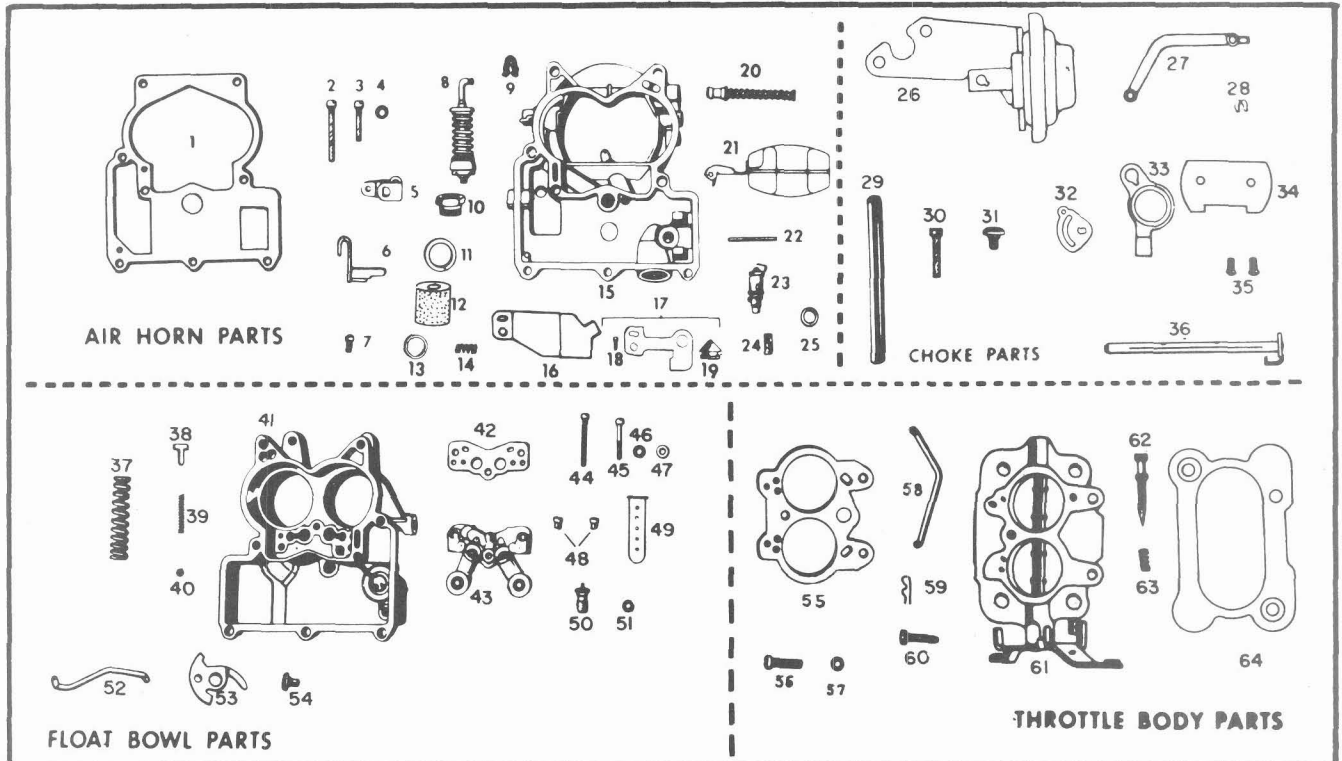

Delco Carburetor

MODEL 2GV CARBURETORS

1972 CHEVROLET, NOVA, CHEVELLE, MONTE CARLO, EL CAMINO V-8 350 CUBIC INCH ENGINE

BULLETIN 9C-3064
DATE: NOVEMBER, 1971
PAGE 1

PARTS SHOWN ARE FOR IDENTIFICATION ONLY. CONSULT PARTS LIST FOR CORRECT PART NAME AND NUMBER

PARTS IN ALL COLUMNS SAME - EXCEPT WHERE INDICATED

Illus. No.	NON CALIFORNIA		CALIFORNIA		APPLICATION
	MAN. TRANS.	AUTO. TRANS.	MAN. TRANS.	AUTO. TRANS.	
	7042113	7042114	7042833	7042834	CARBURETOR No.
	22-3040	22-3041	22-3029	22-3030	REPLACEMENT PKG. No.
	7041975	7041928	7041975	7041928	OVERHAUL KIT
	9229	9226	9229	9226	POWER CARBURETOR KIT
	40-400				GASKET SET
	AIR HORN PARTS				
1	7045671				Gasket - Air Horn
2	7010432				Screw - Air Horn (Long)
3	7006119				Screw - Air Horn (Short)
4	120217				Lockwasher - Air Horn Screws
5	7038630				Lever - Pump Inside
6	7038788				Pump Shaft and Lever Assembly
7	7011270				Screw - Pump Lever
-	7019568				Washer - Pump Lever
8	7046028	7036282	7046028	7036282	Pump Assembly
9	-				Elbow - Filter Nut
10	7040955				Nut - Fuel Filter
11	7032508				Gasket - Fuel Filter
12	GF-427				Filter - Fuel Inlet
13	-				Gasket - Fuel Filter
14	7034356				Spring - Fuel Filter
15	7041923				Air Horn Assembly
16	-				Shield - Idle Vent Valve
17	-				Idle Vent Valve Kit
18	-				Screw Vent Valve and Shield
19	-				Idle Vent Valve