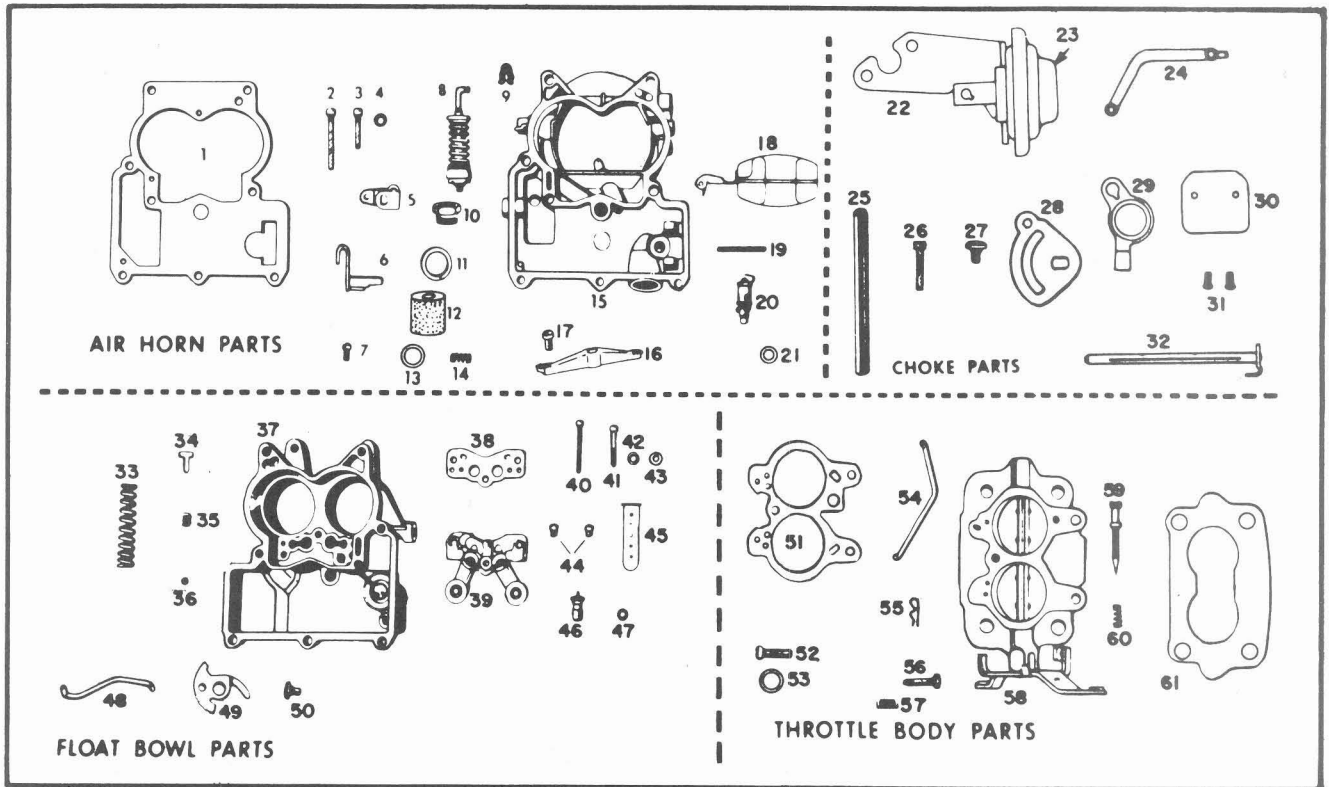

Delco Carburetor

MODEL 2GV CARBURETORS

1972 CHEVROLET VEGA (LATE)

140 CUBIC INCH "4"

BULLETIN: 9C-3061A
DATE: NOVEMBER, 1972
PAGE 1

PARTS SHOWN ARE FOR IDENTIFICATION ONLY. CONSULT PARTS LIST FOR CORRECT PART NAME AND NUMBER

PARTS IN ALL COLUMNS SAME EXCEPT WHERE INDICATED

Illus. No.	NON CALIFORNIA		CALIFORNIA		APPLICATION
	MAN. TRANS.	AUTO. TRANS.	MAN. TRANS.	AUTO. TRANS.	
	7042125	7042122	7042839	7042836	CARBURETOR No.
	22-3043	22-3044	22-3045	22-3046	REPLACEMENT PKG. No.
	7041921				OVERHAUL KIT
	9225				POWER CARBURETOR KIT
	40-406				GASKET SET
	AIR HORN PARTS				
1	7045879				Gasket - Air Horn
2	7010432				Screw - Air Horn (Long)
3	7014698				Screw - Air Horn (Short)
4	120217				Lockwasher - Air Horn Screws
5	NSS				Lever - Pump Inside
6	7046602				Pump Shaft and Lever Kit
7	7011270				Screw - Pump Lever
-	7019568				Washer - Pump Lever
8	7045908				Pump Assembly
9	-				Clip - Pump Plunger
10	7040953				Nut - Fuel Filter
-	137422				Elbow - Fuel Inlet
11	7032508				Gasket - Fuel Filter
12	7013404				Filter - Fuel Inlet
13	7013584				Gasket - Fuel Filter
14	7034356				Spring - Fuel Filter
15	7041919				Air Horn Assembly
16	7043656				Bracket - Air Cleaner Stud
17	7042813				Screw - Bracket