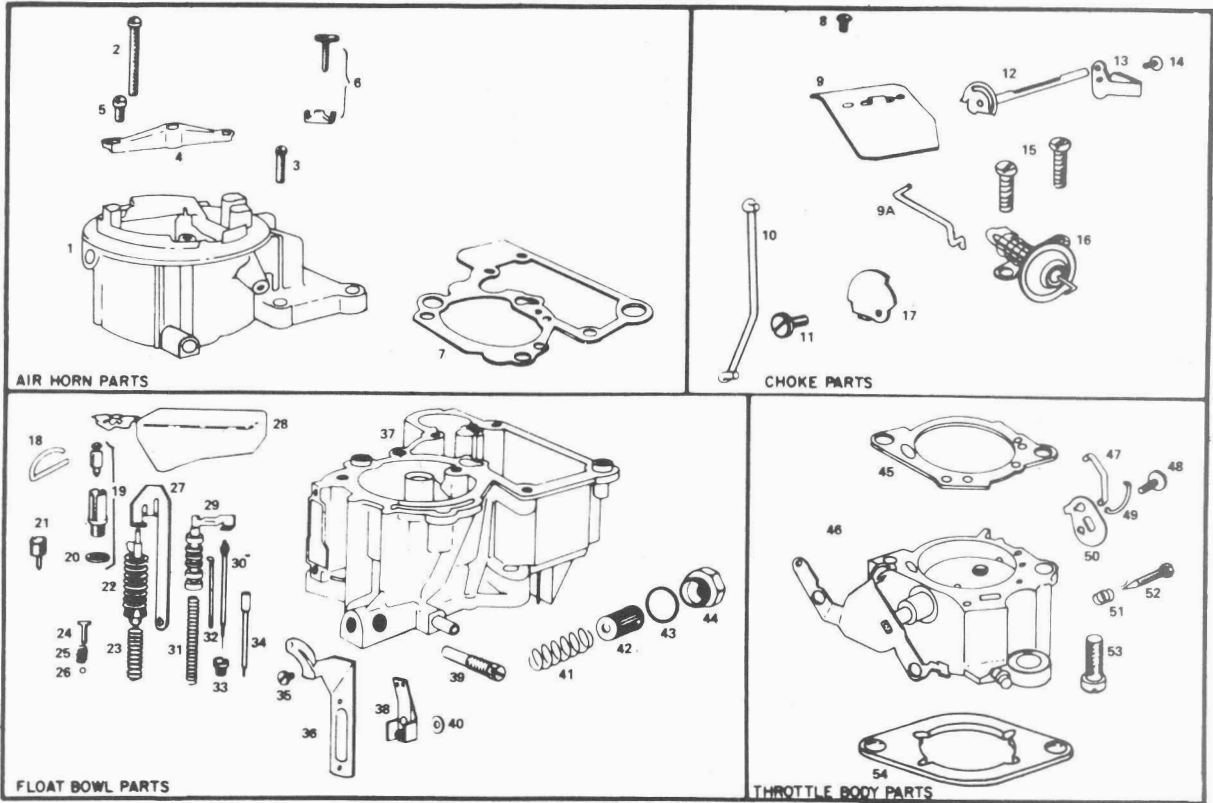

PARTS IN ALL COLUMNS SAME - EXCEPT WHERE INDICATED

	NON CALIFORNIA		CALIFORNIA		APPLICATION
	AUTOMATIC TRANSMISSION	MANUAL TRANSMISSION	AUTOMATIC TRANSMISSION	MANUAL TRANSMISSION	
	7042014	7042017	7042984	7042987	CARBURETOR No.
	21-3014	21-3015	21-3008	21-3007	REPLACEMENT PACKAGE No.
	7046538	7046537	7046537	7046540	OVERHAUL KIT
	9236				POWER CARBURETOR KIT
	40-405				GASKET SET
Illus. No.	AIR HORN PARTS				
1	7046150				Air Horn Assembly
2	7038912				Screw—Air Horn (Long)
3	7024278				Screw—Air Horn (Short)
4	7037774				Bracket—Air Cleaner Stud
5	7038913				Screw—Bracket Attaching
6	—				Idle Vent Valve Kit
7	7037591				Gasket—Air Horn
	CHOKE PARTS				
8	7020926				Screw—Choke Valve
9	7034012				Choke Valve
9A	7024277				Link—Vacuum Break
10	7037000				Choke Rod
11	7003561				Screw—Cam Attaching
12	7028175				Choke Shaft and Lever
13	7030719				Choke Lever
14	7019709				Screw—Choke Lever
15	7024278				Screw—Vac. Break Bracket
16	7034017				Vacuum Break Control Assembly
17	7045905				Cam—Fast Idle