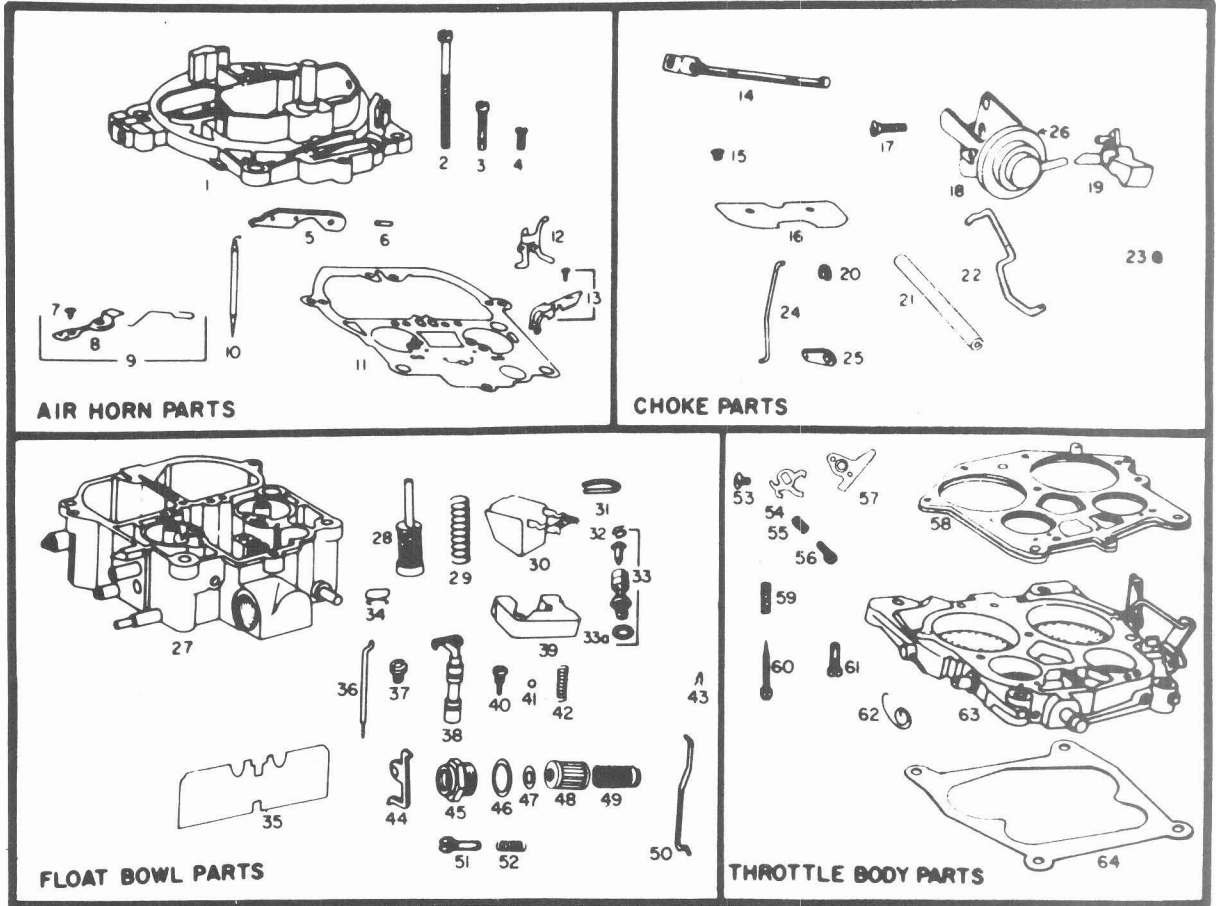

PARTS IN ALL COLUMNS SAME EXCEPT WHERE INDICATED

Illus. No.	ALL OTHER		CORVETTE		APPLICATION
	AUTO. TRANS.	MAN. TRANS.	AUTO. TRANS.	MAN. TRANS.	
	7042220	7042215	7042216	7042217	CARBURETOR No.
	24-3009	24-3009	24-3012	24-3012	REPLACEMENT PACKAGE No.
	7041871	7041900	7041871	7041900	OVERHAUL KIT
	9222				POWER CARBURETOR KIT
	40-397				GASKET SET
	AIR HORN PARTS				
1	7044883				Air Horn Assembly
2	7029912				Screw - Air Horn
3	7014699				Screw - Air Horn
4	7031105				Screw - Air Horn
5	7026139				Lever - Pump Actuating
6	9428787				Roll Pin - Pump and Lockout Levers
7	-				Screw - Idle Vent Valve
8	-				Valve - Idle Vent
9	-				Idle Vent Valve Kit
10	7045840				Metering Rod - Secondary
11	7038841				Gasket - Air Horn
12	-				Lockout Lever - Air Valve
13	7034522				Secondary Metering Rod Holder Kit
-	7035344				Air Valve Spring and Cam Kit