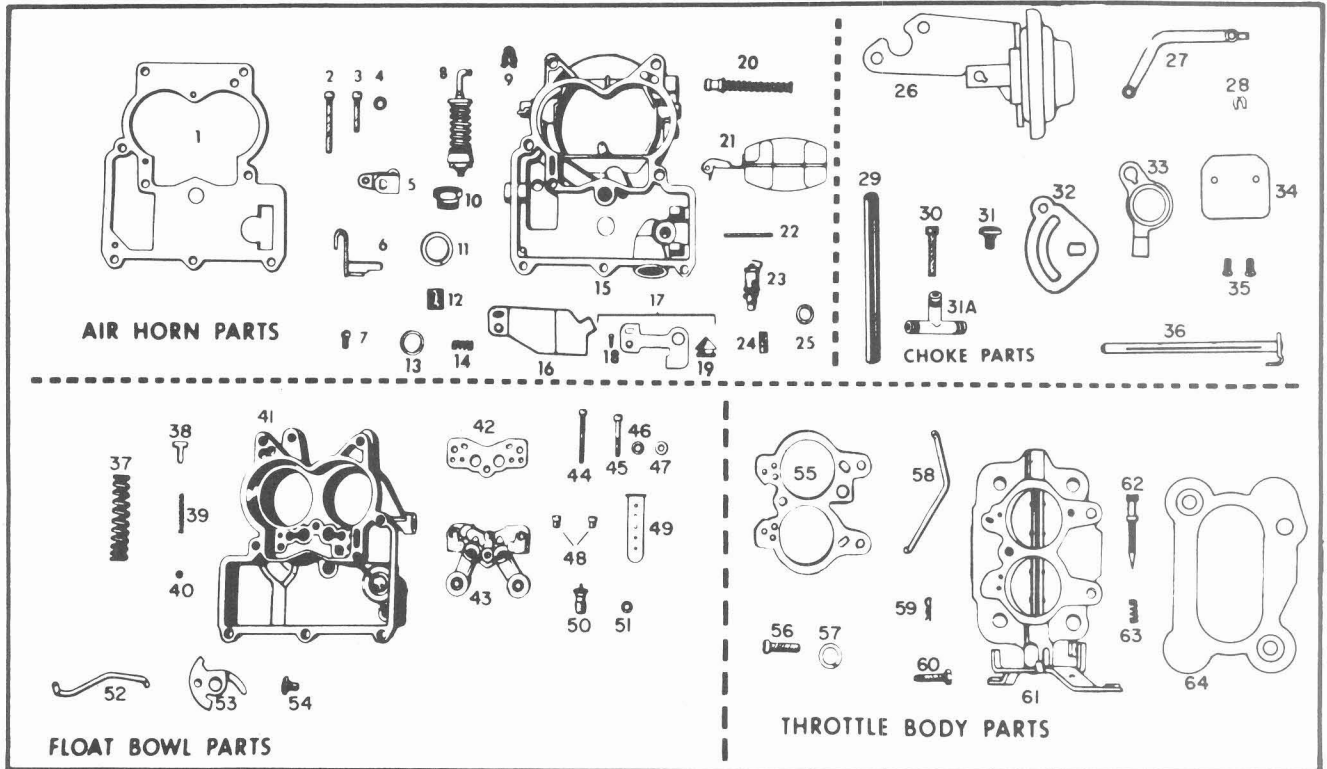

Delco Carburetor

MODEL 2GV CARBURETORS
1972 NOVA, CAMARO
CHEVELLE, EL CAMINO V-8
307 CUBIC INCH ENGINE

BULLETIN 9C-3062
DATE: NOVEMBER, 1971
PAGE 1

PARTS SHOWN ARE FOR IDENTIFICATION ONLY. CONSULT PARTS LIST FOR CORRECT PART NAME AND NUMBER

PARTS IN ALL COLUMNS SAME EXCEPT WHERE INDICATED

	MAN. TRANS.	AUTO. TRANS.	APPLICATION
	7042101	7042100	CARBURETOR No.
	22-3019	22-3020	REPLACEMENT PKG. No.
	7046565	7041905	OVERHAUL KIT
	9224		POWER CARBURETOR KIT
	40-398		GASKET SET
Illus. No.	AIR HORN PARTS		
1	7038522		Gasket - Air Horn
2	7010432		Screw - Air Horn (Long)
3	7006119		Screw - Air Horn (Short)
4	120217		Lockwasher - Air Horn Screws
5	7038630		Lever - Pump Inside
6	7038788		Pump Shaft and Lever Assembly
7	7011270		Screw - Pump Lever
-	7019568		Washer - Pump Lever
8	7045908		Pump Assembly
9	-		Clip - Pump Plunger
10	7040953		Nut - Fuel Filter
-	137422		Elbow - Fuel Inlet
11	7032508		Gasket - Fuel Filter
12	7013404		Filter - Fuel Inlet
13	7013584		Gasket - Fuel Filter
14	7034356		Spring - Fuel Filter
15	7041600		Air Horn Assembly
16	-		Shield - Idle Vent Valve
17	-		Idle Vent Valve Kit
18	-		Screw - Vent Valve and Shield
19	-		Idle Vent Valve