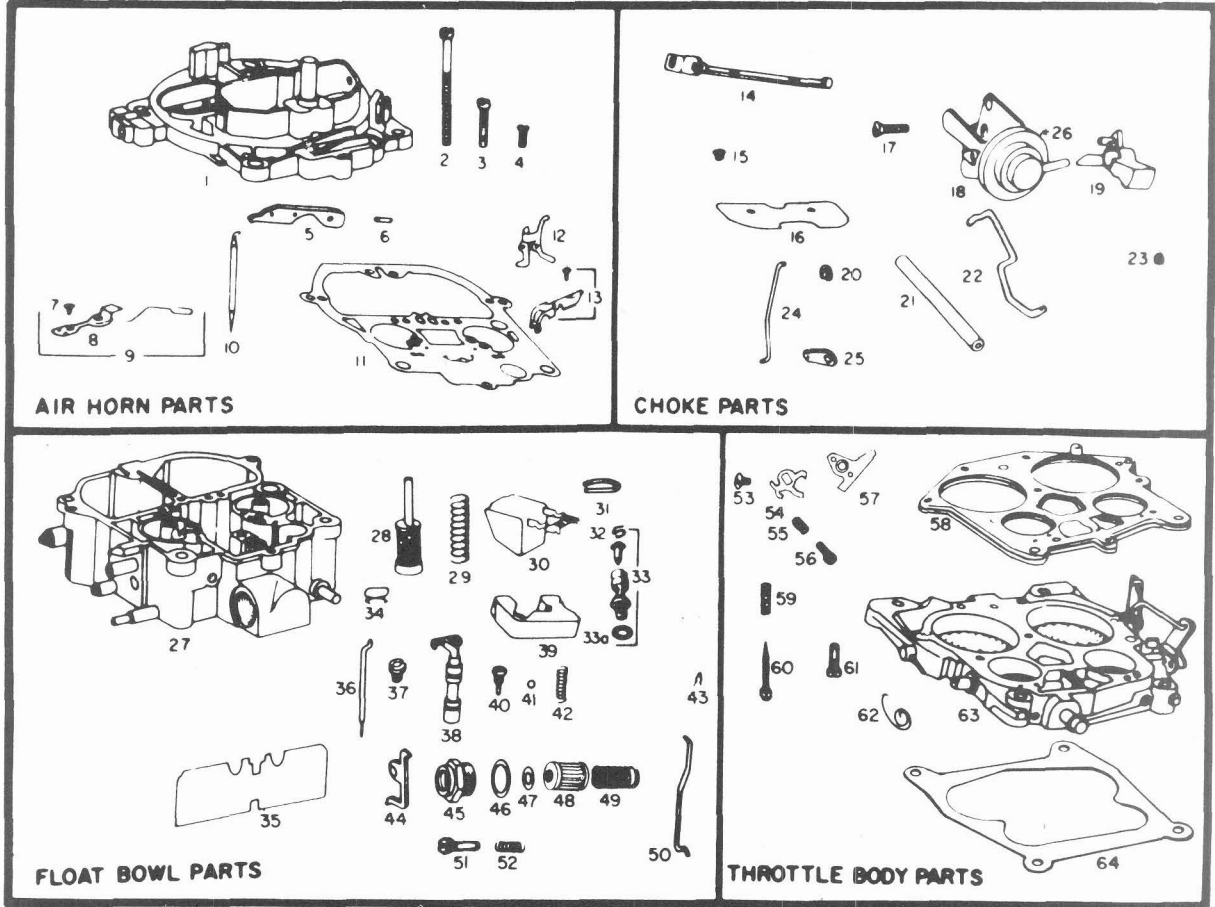

Delco Carburetor

MODEL 4MV QUADRAJET
1972 MONTE CARLO, CHEVELLE,
NOVA, CAMARO, CORVETTE, EL CAMINO
350 CUBIC INCH ENGINE

BULLETIN 9C-3067
DATE: NOVEMBER, 1971
PAGE 1

PARTS SHOWN ARE FOR IDENTIFICATION ONLY. CONSULT PARTS LIST FOR CORRECT PART NAME AND NUMBER

PARTS IN ALL COLUMNS SAME EXCEPT WHERE INDICATED

Illus. No.	NON CALIFORNIA		CALIFORNIA		APPLICATION
	AUTO. TRANS.	MAN. TRANS.	AUTO. TRANS.	MAN. TRANS.	
	7042202	7042203	7042902	7042903	CARBURETOR No.
	24-3018	24-3018	24-3011	24-3011	REPLACEMENT PACKAGE No.
	7041881				OVERHAUL KIT
	9223				POWER CARBURETOR KIT
	40-397				GASKET SET
	AIR HORN PARTS				
1	7044884				Air Horn Assembly
2	7029912				Screw - Air Horn
3	7014699				Screw - Air Horn
4	7031105				Screw - Air Horn
5	7026139				Lever - Pump Actuating
6	9428787				Roll Pin - Pump and Lockout Levers
7	-				Screw - Idle Vent Valve
8	-				Valve - Idle Vent
9	-				Idle Vent Valve Kit
10	7046010				Metering Rod - Secondary
11	7038841				Gasket - Air Horn
12	-				Lockout Lever - Air Valve
13	7034522				Secondary Metering Rod Holder Kit
-	7035344				Air Valve Spring and Cam Kit