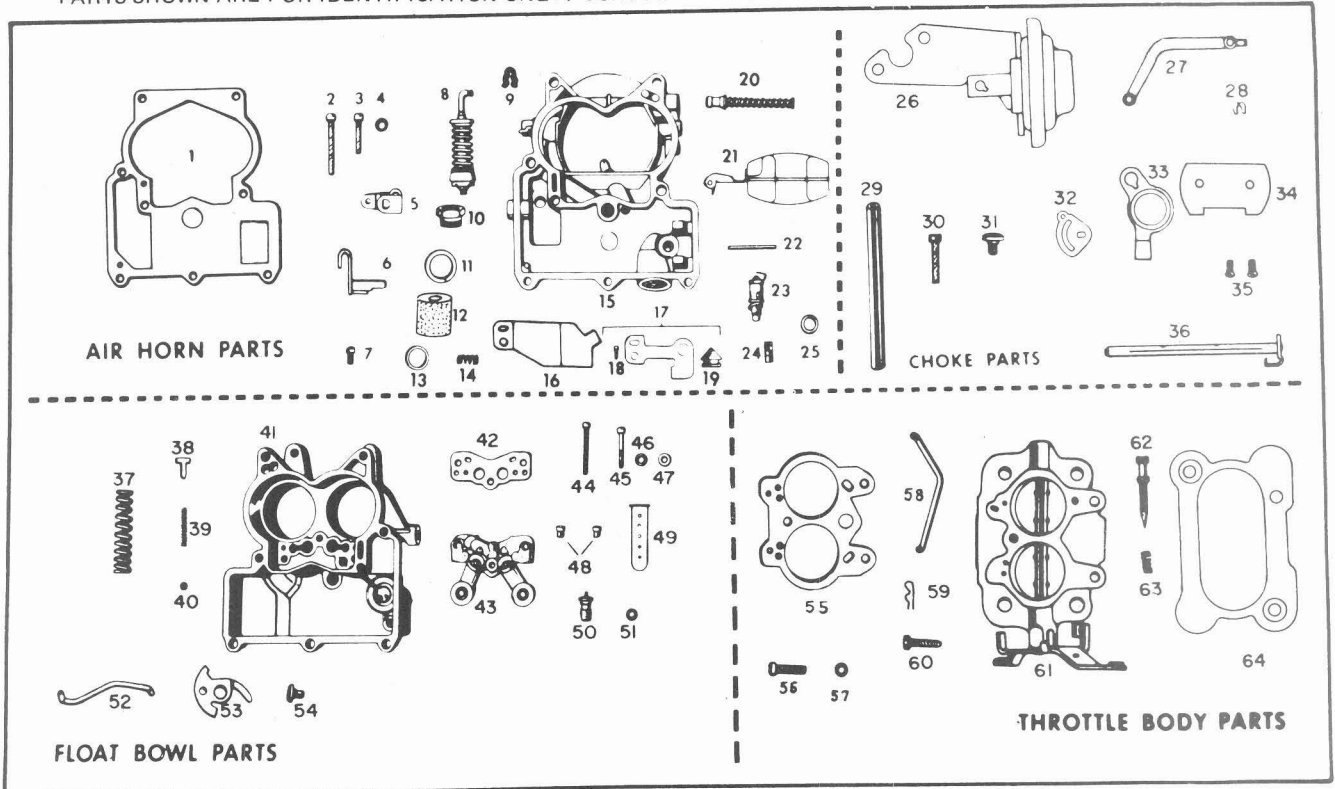

PARTS IN ALL COLUMNS SAME EXCEPT WHERE INDICATED

Illus. No.	NON CALIFORNIA		CALIFORNIA		APPLICATION
	MAN. TRANS.	AUTO. TRANS.	MAN. TRANS.	AUTO. TRANS.	
	7042111	7042112	7042831	7042832	CARBURETOR No.
	22-3038	22-3039	22-3027	22-3028	REPLACEMENT PKG. No.
	7041975	7041928	7041975	7041928	OVERHAUL KIT
	9229	9226	9229	9226	POWER CARBURETOR KIT
	40-400				GASKET SET
	AIR HORN PARTS				
1	7045671				Gasket - Air Horn
2	7010432				Screw - Air Horn (Long)
3	7006119				Screw - Air Horn (Short)
4	120217				Lockwasher - Air Horn Screws
5	7038630				Lever - Pump Inside
6	7038788				Pump Shaft and Lever Assembly
7	7011270				Screw - Pump Lever
-	7019568				Washer - Pump Lever
8	7046028	7036282	7046028	7036282	Pump Assembly
9	9428895				Elbow - Filter Nut
10	7040958				Nut - Fuel Filter
11	7032508				Gasket - Fuel Filter
12	7013404				Filter - Fuel Inlet
13	7013584				Gasket - Fuel Filter
14	7034356				Spring - Fuel Filter
15	7041923				Air Horn Assembly
16	-				Shield - Idle Vent Valve
17	-				Idle Vent Valve Kit
18	-				Screw Vent Valve and Shield
19	-				Idle Vent Valve