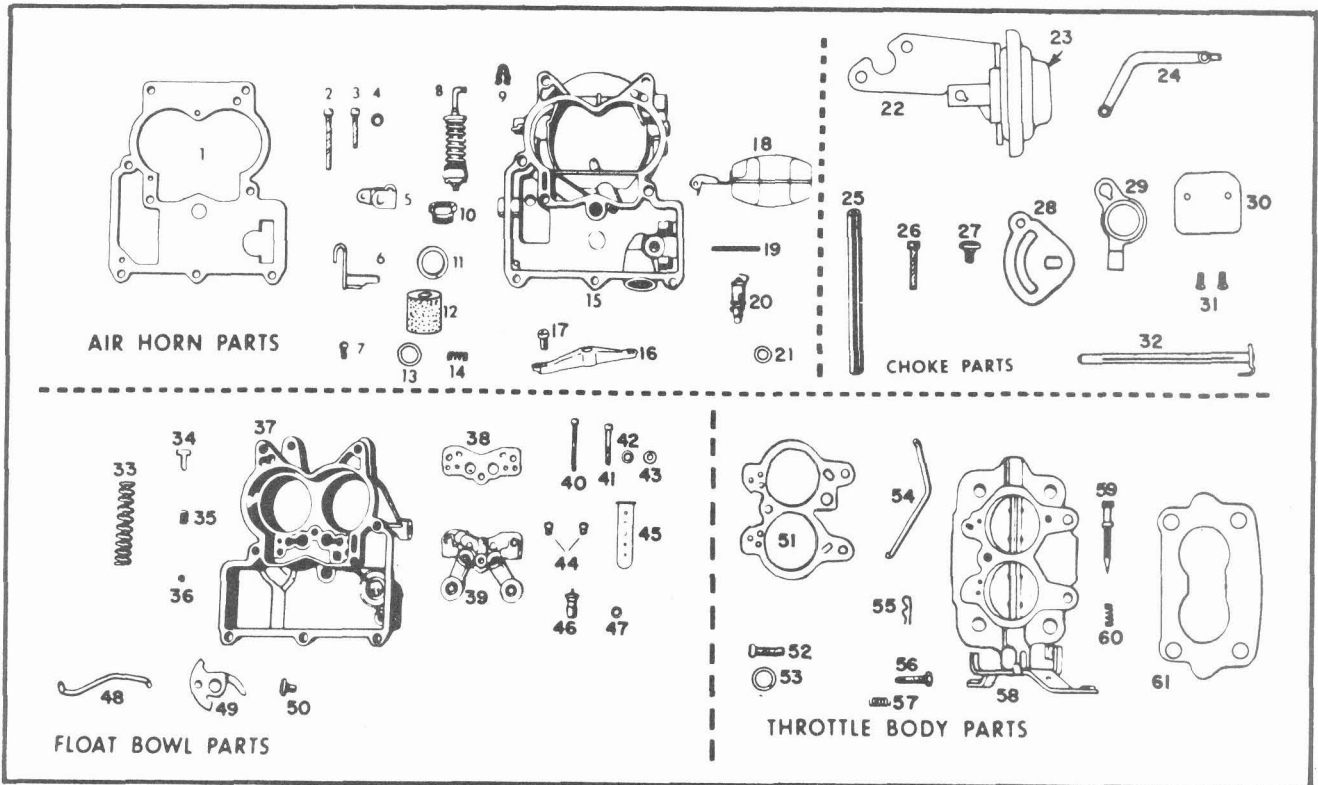

Delco Carburetor

MODEL 2GV CARBURETORS

1972 CHEVROLET VEGA (EARLY)

140 CUBIC INCH "4"

BULLETIN: 9C-3061
DATE: NOVEMBER, 1972
PAGE 1
REPLACES 9C-3061
DATED NOVEMBER, 1971

PARTS SHOWN ARE FOR IDENTIFICATION ONLY. CONSULT PARTS LIST FOR CORRECT PART NAME AND NUMBER

PARTS IN ALL COLUMNS SAME EXCEPT WHERE INDICATED

Illus. No.	NON CALIFORNIA		CALIFORNIA		APPLICATION
	MAN. TRANS.	AUTO. TRANS.	MAN. TRANS.	AUTO. TRANS.	
	7042107	7042106	7042827	7042826	CARBURETOR No.
	22-3037	22-3044	22-3025	22-3046	REPLACEMENT PKG. No.
	7041921				OVERHAUL KIT
	9225				POWER CARBURETOR KIT
	40-406				GASKET SET
	AIR HORN PARTS				
1	7045879				Gasket - Air Horn
2	7010432				Screw - Air Horn (Long)
3	7014698				Screw - Air Horn (Short)
4	120217				Lockwasher - Air Horn Screws
5	NSS				Lever - Pump Inside
6	7046602				Pump Shaft and Lever Kit
7	7011270				Screw - Pump Lever
-	7019568				Washer - Pump Lever
8	7045908				Pump Assembly
9	-				Clip - Pump Plunger
10	7040953				Nut - Fuel Filter
-	137422				Elbow - Fuel Inlet
11	7032508				Gasket - Fuel Filter
12	7013404				Filter - Fuel Inlet
13	7013584				Gasket - Fuel Filter
14	7034356				Spring - Fuel Filter
15	7041919				Air Horn Assembly
16	7043656				Bracket - Air Cleaner Stud
17	7042813				Screw - Bracket