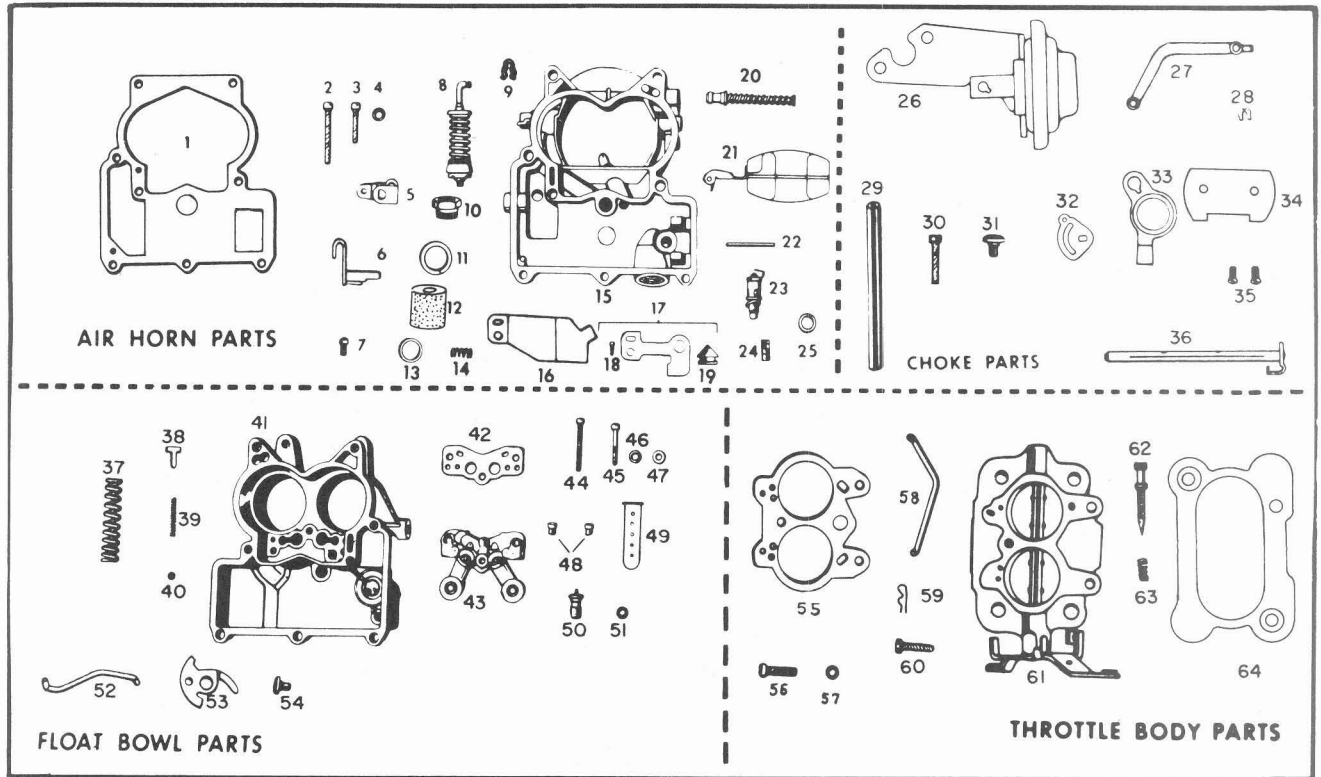

Delco Carburetor

MODEL 2GV CARBURETORS 1972 CHEVROLET 400 CUBIC INCH ENGINE AUTOMATIC TRANSMISSION

BULLETIN 9C-3065
DATE: NOVEMBER, 1971
PAGE 1

PARTS SHOWN ARE FOR IDENTIFICATION ONLY. CONSULT PARTS LIST FOR CORRECT PART NAME AND NUMBER

PARTS IN ALL COLUMNS SAME EXCEPT WHERE INDICATED

	NON CALIFORNIA	CALIFORNIA	APPLICATION
	7042118	7042838	CARBURETOR No.
	22-3042	22-3032	REPLACEMENT PKG. No.
	7041975		OVERHAUL KIT
	9229		POWER CARBURETOR KIT
	40-400		GASKET SET
Illus. No.	AIR HORN PARTS		
1	7045671		Gasket - Air Horn
2	7010432		Screw - Air Horn (Long)
3	7006119		Screw - Air Horn (Short)
4	120217		Lockwasher - Air Horn Screws
5	7038630		Lever - Pump Inside
6	7038788		Pump Shaft and Lever Assembly
7	7011270		Screw - Pump Lever
-	7019568		Washer - Pump Lever
8	7046028		Pump Assembly
9	-		Elbow - Filter Nut
10	7040955		Filter Nut - Fuel Inlet
11	7032508		Gasket - Fuel Filter
12	GF-427		Filter - Fuel Inlet
13	-		Gasket - Fuel Filter
14	7034356		Spring - Fuel Filter
15	7041923	7046567	Air Horn Assembly
16	-		Shield - Idle Vent Valve
17	-		Idle Vent Valve Kit
18	-		Screw - Vent Valve and Shield
19	-		Idle Vent Valve