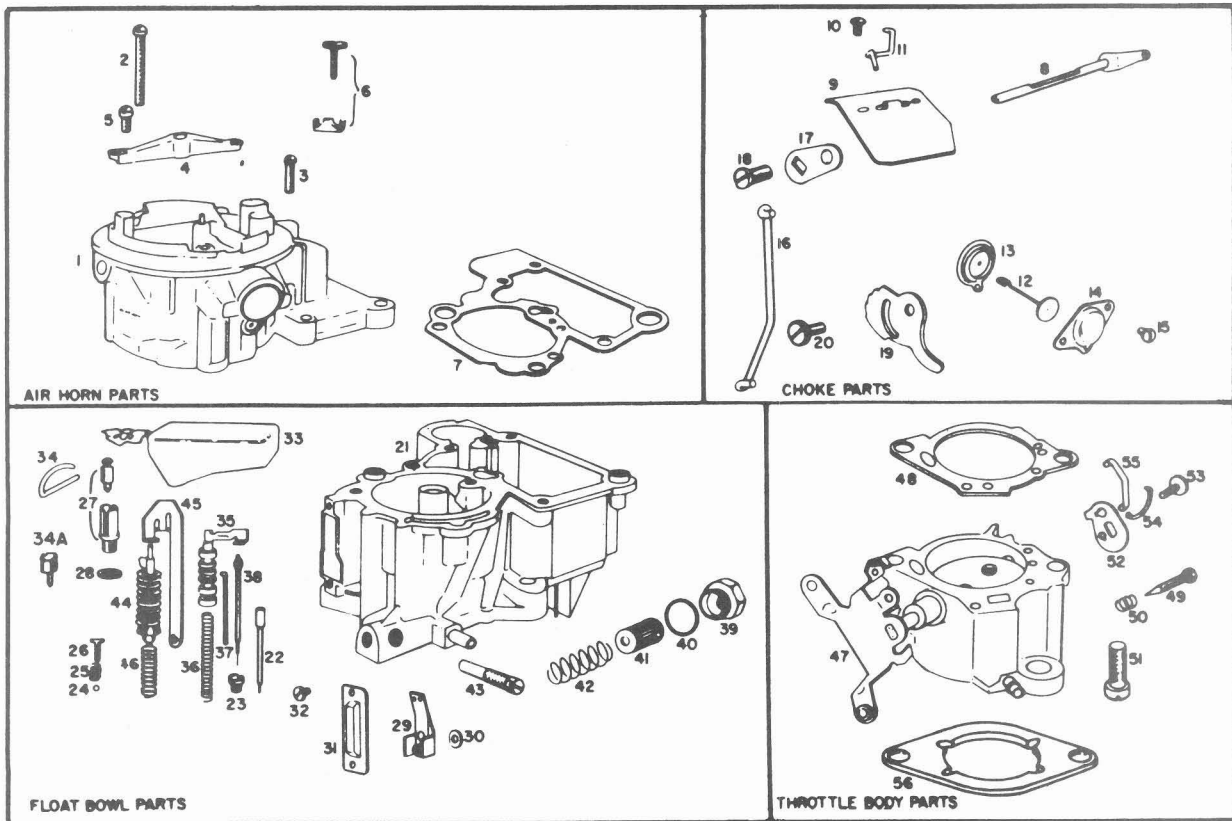

Delco Carburetor

MODEL MV MONOJET

1972 CHEVROLET VEGA

140 CUBIC INCH "4"

BULLETIN 9C-3060
DATE: NOVEMBER, 1971
PAGE 1

PARTS SHOWN ARE FOR IDENTIFICATION ONLY. CONSULT PARTS LIST FOR CORRECT PART NAME AND NUMBER

PARTS IN ALL COLUMNS SAME EXCEPT WHERE INDICATED

	NON CALIFORNIA		CALIFORNIA		APPLICATION
	AUTOMATIC TRANSMISSION	MANUAL TRANSMISSION	AUTOMATIC TRANSMISSION	MANUAL TRANSMISSION	
	7042024	7042023	7042994	7042993	CARBURETOR No.
	21-3017	21-3016	21-3012	21-3013	REPLACEMENT PACKAGE No.
	7046524				OVERHAUL KIT
	9235				POWER CARBURETOR KIT
	40-385				GASKET SET

Illus. No.	AIR HORN PARTS				Description
	NON CALIFORNIA AUTOMATIC	NON CALIFORNIA MANUAL	CALIFORNIA AUTOMATIC	CALIFORNIA MANUAL	
1	7046193	7044850	7046193	7044850	Air Horn Assembly
2	7038912				Screw—Air Horn (Long)
3	7014698				Screw—Air Horn (Short)
4	7043656				Bracket—Air Cleaner Stud
5	7042813				Screw—Bracket Attaching
6	—				Idle Vent Valve Kit
7	7026671				Gasket—Air Horn
					CHOKE PARTS
8	7041843				Choke Shaft and Lever Assembly
—	7042721				Washer—Choke Shaft
9	7026656				Choke Valve
10	7020926				Screw—Choke Valve
11	7034013				Connector—Vacuum Break Link
12	7043737	7040606	7043737	7040606	Vacuum Break Link Assembly
13	7034017				Diaphragm—Vacuum Break
14	7034018				Cover—Vacuum Break
15	7020926				Screw—Cover
16	7043739				Choke Rod
17	7043764				Choke Lever
18	7019709				Screw—Choke Lever
19	7040901				Cam—Fast Idle
20	7003561				Screw—Cam Attaching